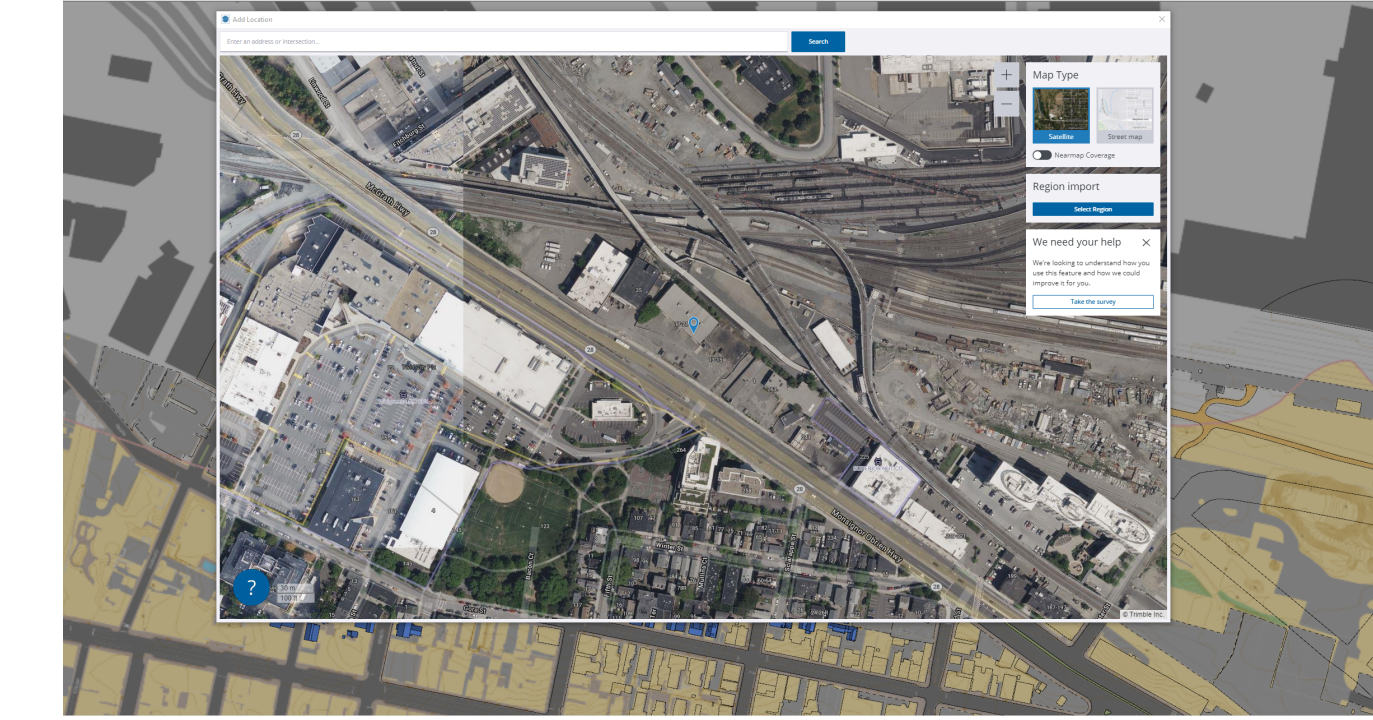

GOOGLE LOCATION OVERLAY ON SKETCH UP PRO FOR GEO LOCATION

9 AM MARCH 21

12 PM MARCH 21

3 PM MARCH 21

KEY:

- EXISTING
- HOTEL
- MBTA BUS T

1 VERNAL EQUINOX - SHADOW STUDIES

10 CABOT ROAD, SUITE 209
MEDFORD, MA 02155

GOOGLE LOCATION OVERLAY ON SKETCH UP PRO FOR GEO LOCATION

KEY:

- EXISTING ■
- HOTEL ■
- MBTA BUS T

9 AM JUNE 21

12 PM JUNE 21

3 PM JUNE 21

6 PM JUNE 21

1 SUMMER SOLSTICE - SHADOW STUDIES

10 CABOT ROAD, SUITE 209
MEDFORD, MA 02155

GOOGLE LOCATION OVERLAY ON SKETCH UP PRO FOR GEO LOCATION

9 AM SEPTEMBER 21

12 PM SEPTEMBER 21

3 PM SEPTEMBER 21

6 PM SEPTEMBER 21

KEY:

- EXISTING
- HOTEL
- MBTA BUS T

GOOGLE LOCATION OVERLAY ON SKETCH UP PRO FOR GEO LOCATION

KEY:

- EXISTING 
- HOTEL 
- MBTA BUS 

1 SEPTEMBER CUMULATIVE SHADOW OVERLAY

10 CABOT ROAD, SUITE 209
MEDFORD, MA 02155

GOOGLE LOCATION OVERLAY ON SKETCH UP PRO FOR GEO LOCATION