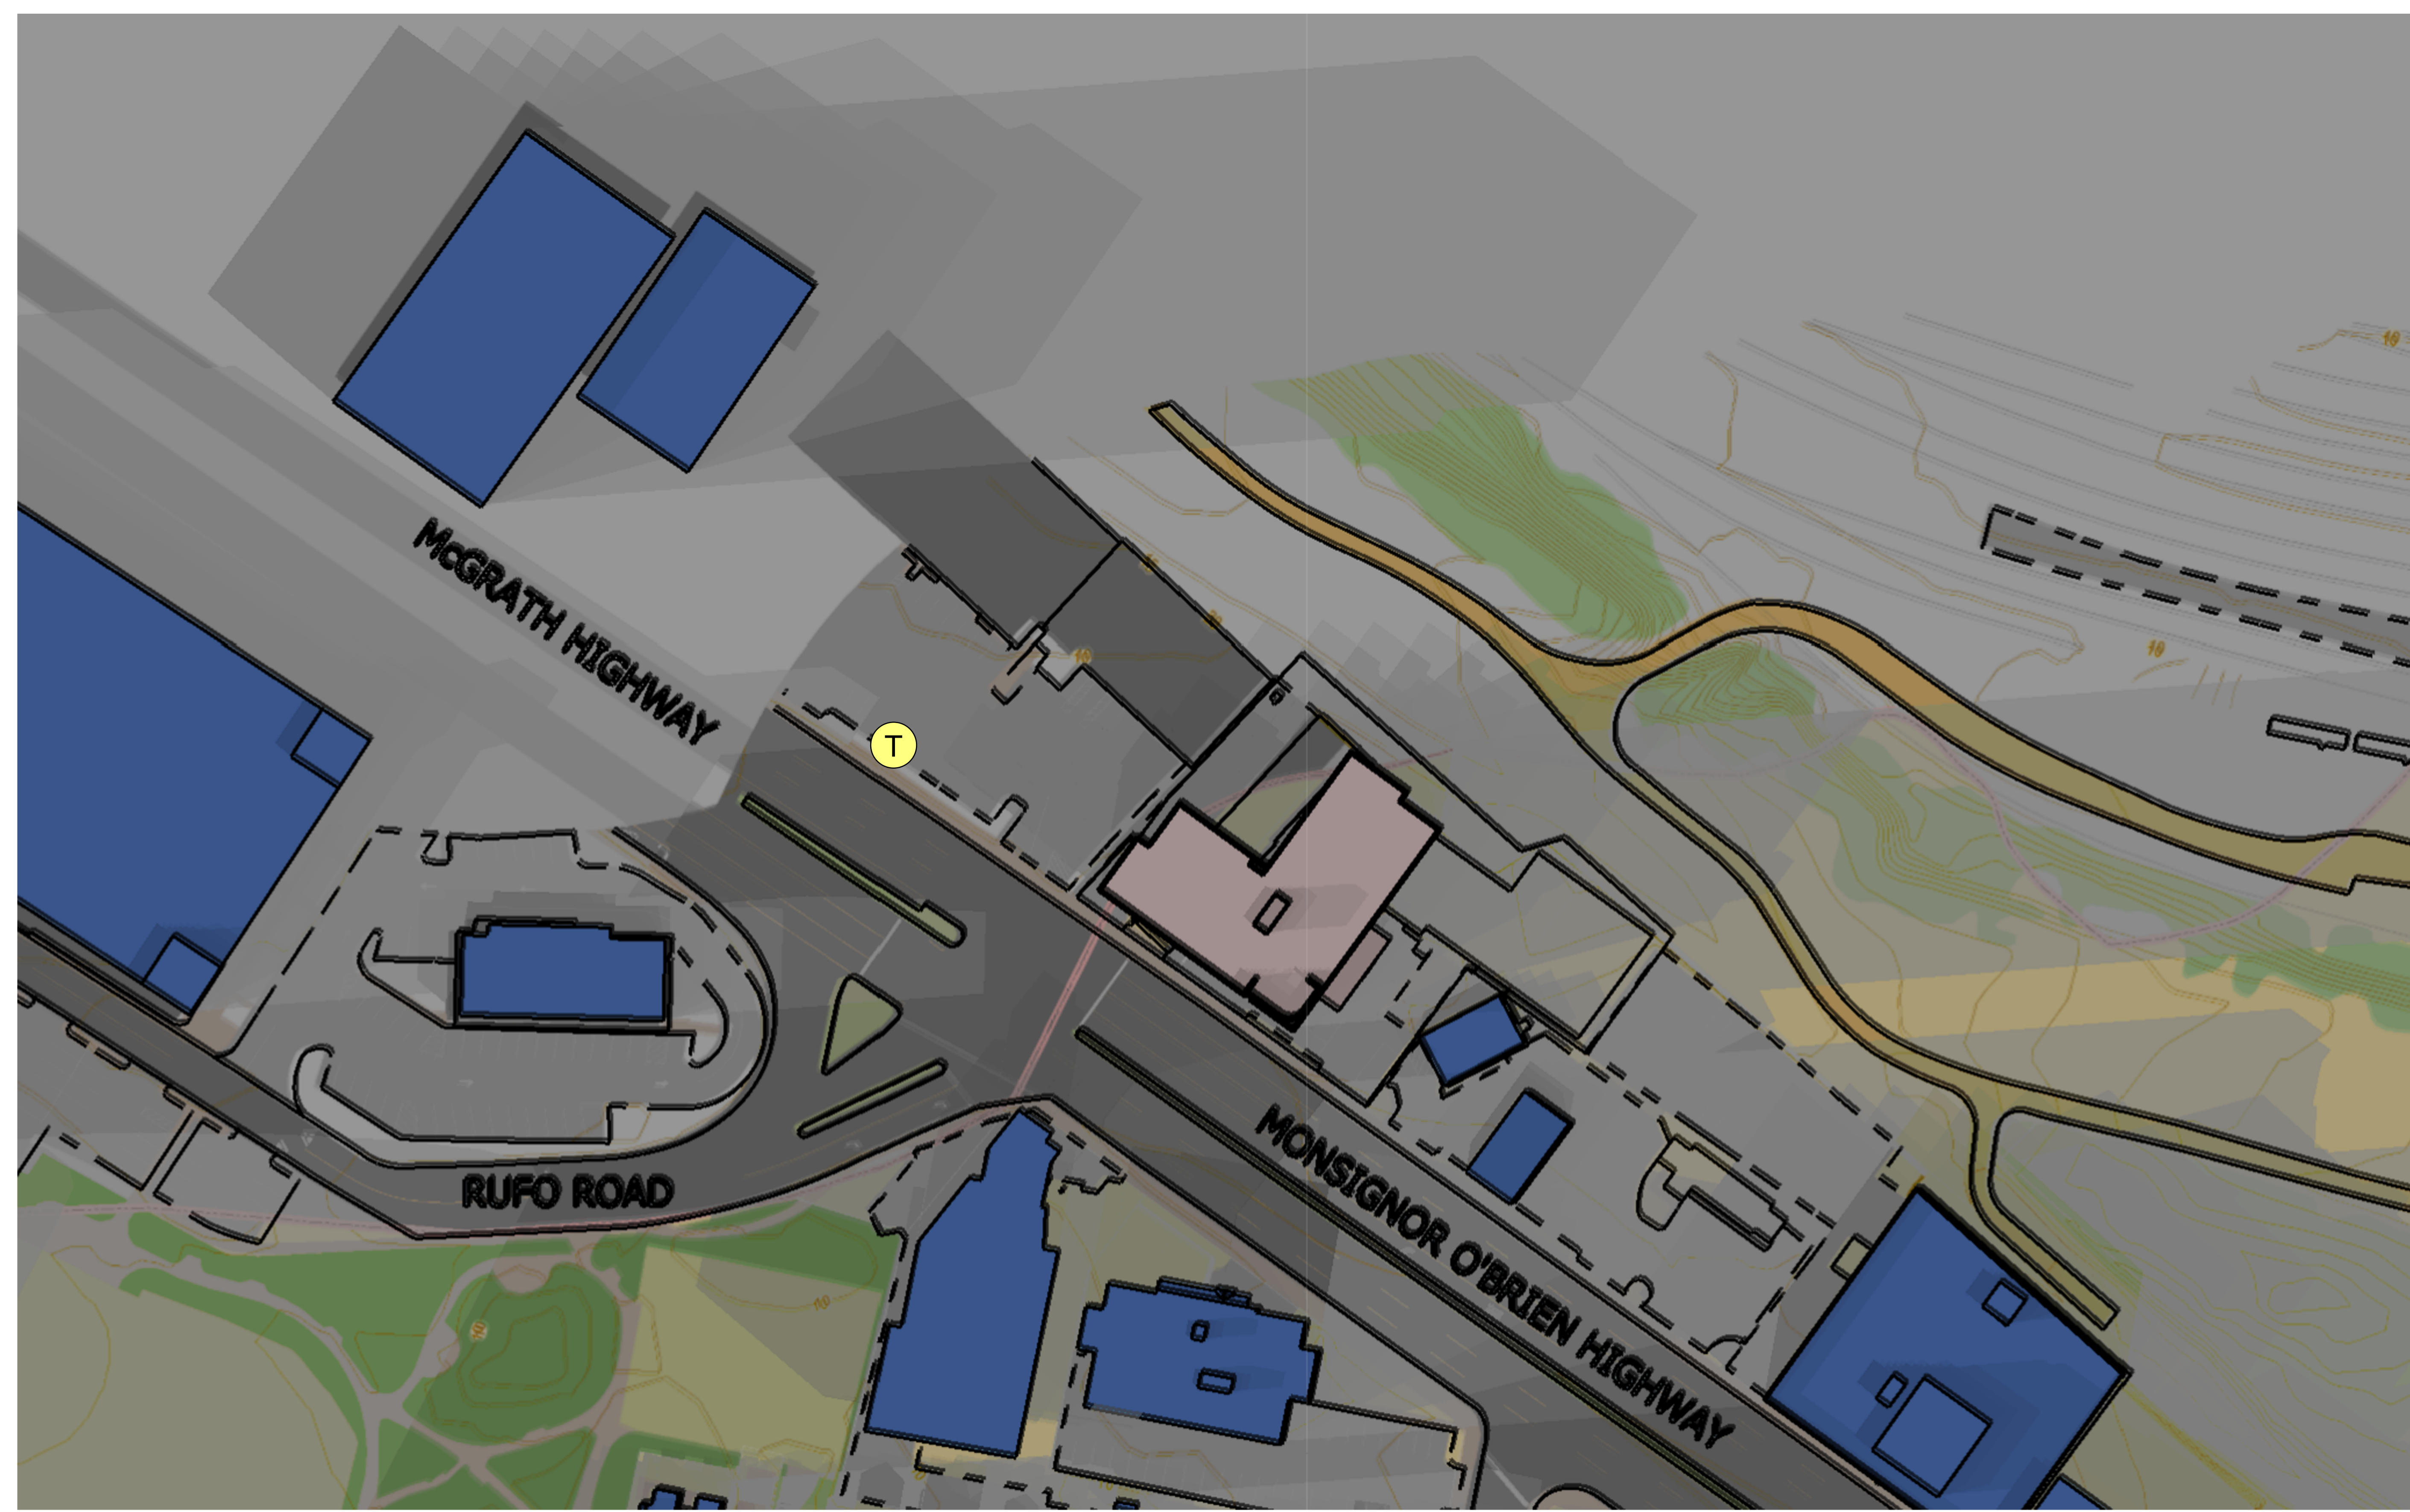

10 CABOT ROAD, SUITE 209
MEDFORD, MA 02155

GOOGLE LOCATION OVERLAY ON SKETCH UP PRO FOR GEO LOCATION

KEY:

- EXISTING**
- HOTEL**
- MBTA BUS** T

① JUNE CUMULATIVE SHADOW OVERLAY

10 CABOT ROAD, SUITE 209
MEDFORD, MA 02155

GOOGLE LOCATION OVERLAY ON SKETCH UP PRO FOR GEO LOCATION

KEY:

- EXISTING 
- HOTEL 
- MBTA BUS 

1 SEPTEMBER CUMULATIVE SHADOW OVERLAY

10 CABOT ROAD, SUITE 209
MEDFORD, MA 02155

GOOGLE LOCATION OVERLAY ON SKETCH UP PRO FOR GEO LOCATION

KEY:

- EXISTING** █
- HOTEL** █
- MBTA BUS** T

1 DECEMBER CUMULATIVE SHADOW OVERLAY

10 CABOT ROAD, SUITE 209
MEDFORD, MA 02155