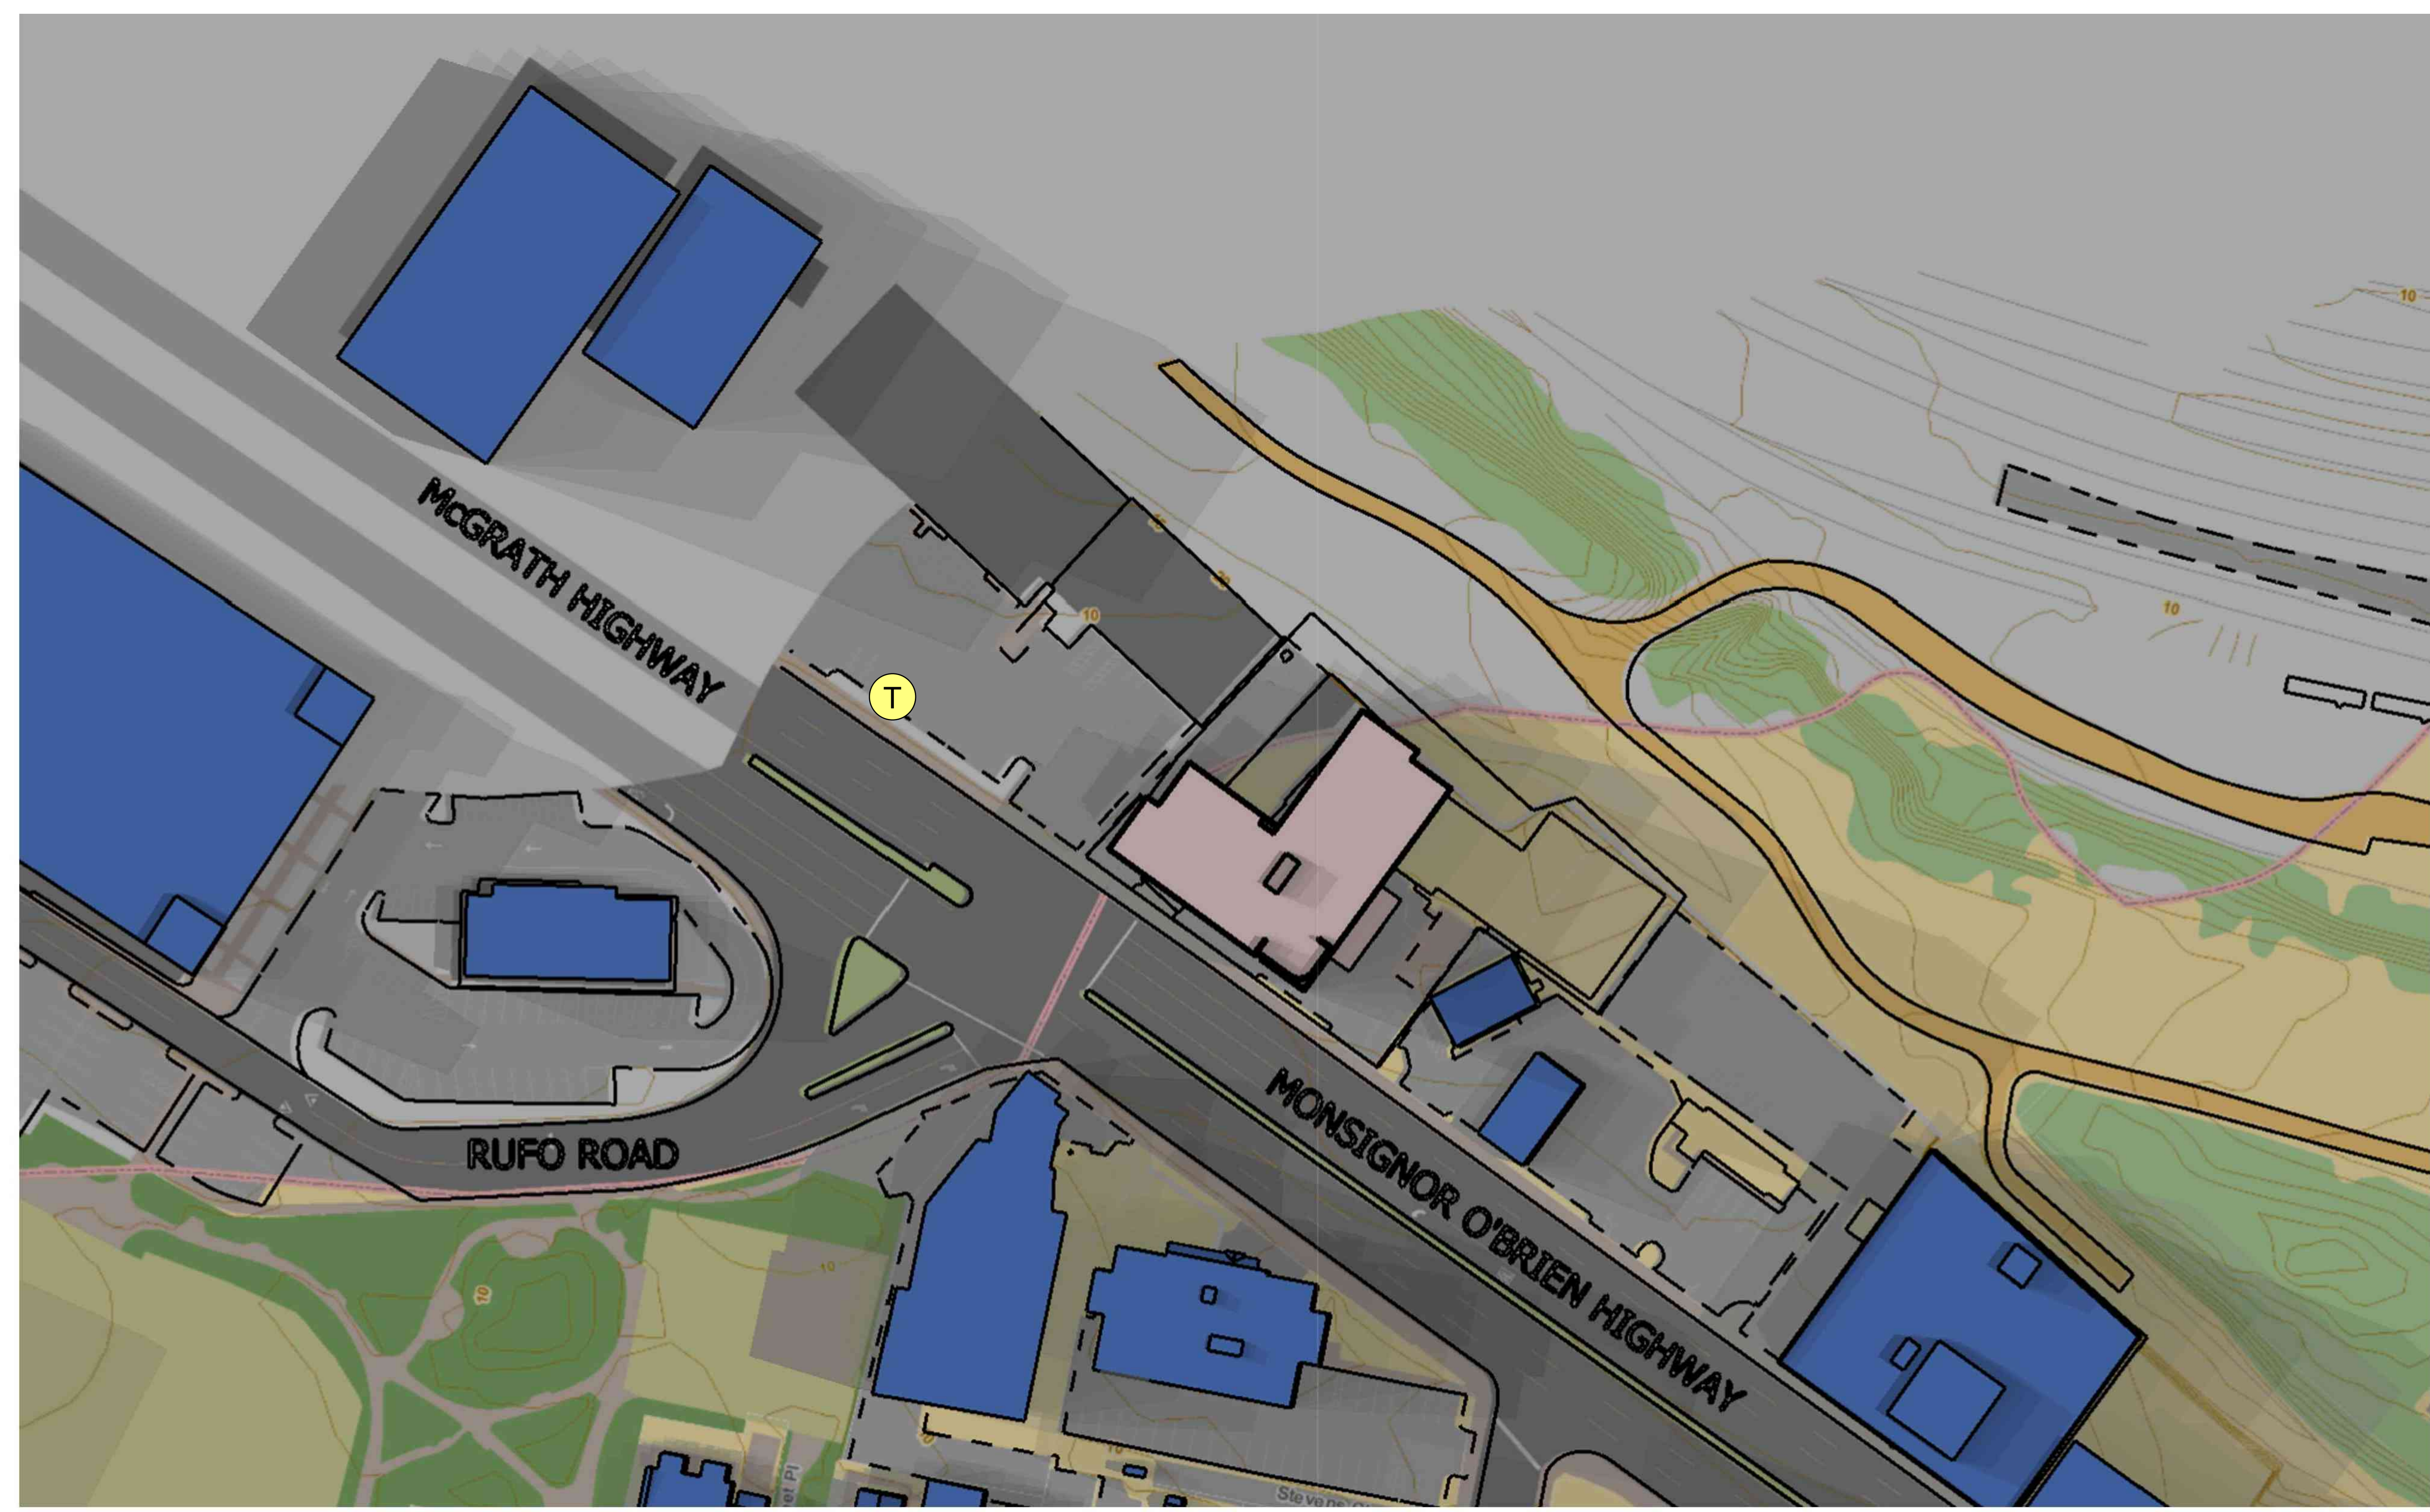

① JUNE CUMULATIVE SHADOW OVERLAY

10 CABOT ROAD, SUITE 209
MEDFORD, MA 02155