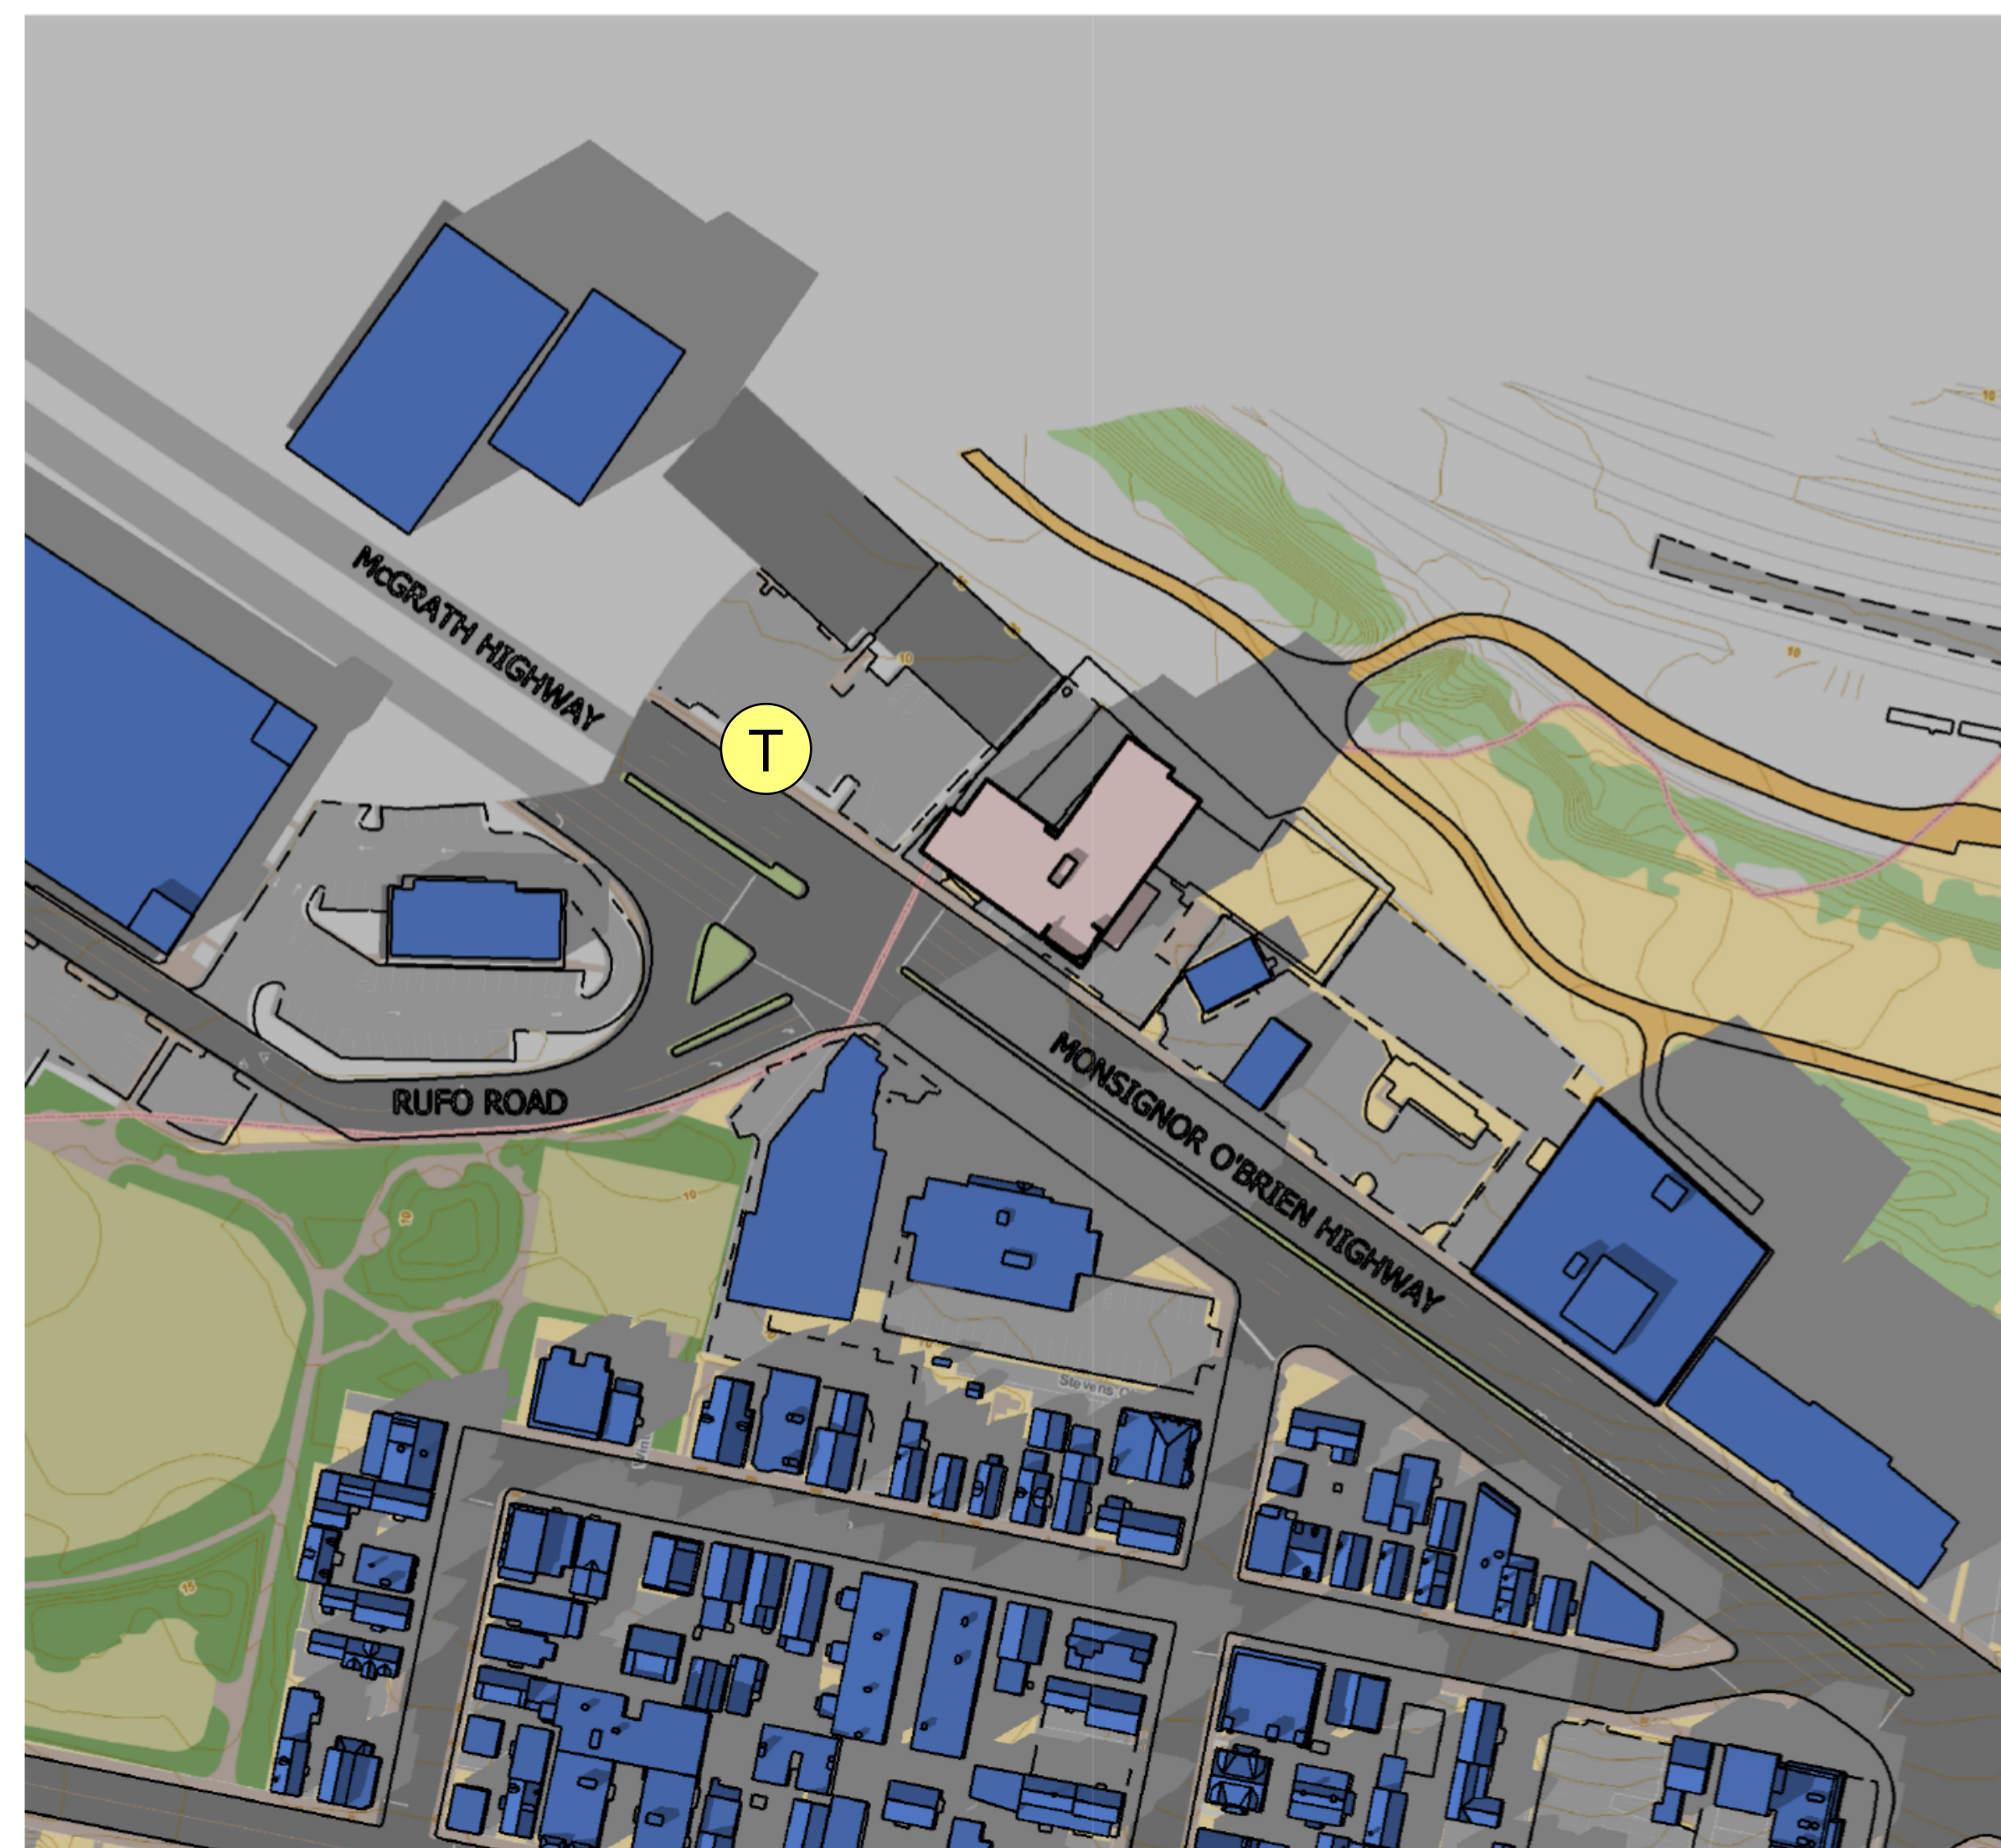

GOOGLE LOCATION OVERLAY ON SKETCH UP PRO FOR GEO LOCATION

9 AM MARCH 21

12 PM MARCH 21

3 PM MARCH 21

KEY:

- EXISTING
- HOTEL
- MBTA BUS T

1 VERNAL EQUINOX - SHADOW STUDIES

10 CABOT ROAD, SUITE 209
MEDFORD, MA 02155

GOOGLE LOCATION OVERLAY ON SKETCH UP PRO FOR GEO LOCATION

KEY:

- EXISTING ■
- HOTEL ■
- MBTA BUS T

9 AM JUNE 21

12 PM JUNE 21

3 PM JUNE 21

6 PM JUNE 21

1 SUMMER SOLSTICE - SHADOW STUDIES

10 CABOT ROAD, SUITE 209
MEDFORD, MA 02155

GOOGLE LOCATION OVERLAY ON SKETCH UP PRO FOR GEO LOCATION

9 AM SEPTEMBER 21

12 PM SEPTEMBER 21

3 PM SEPTEMBER 21

6 PM SEPTEMBER 21

KEY:

- EXISTING
- HOTEL
- MBTA BUS T