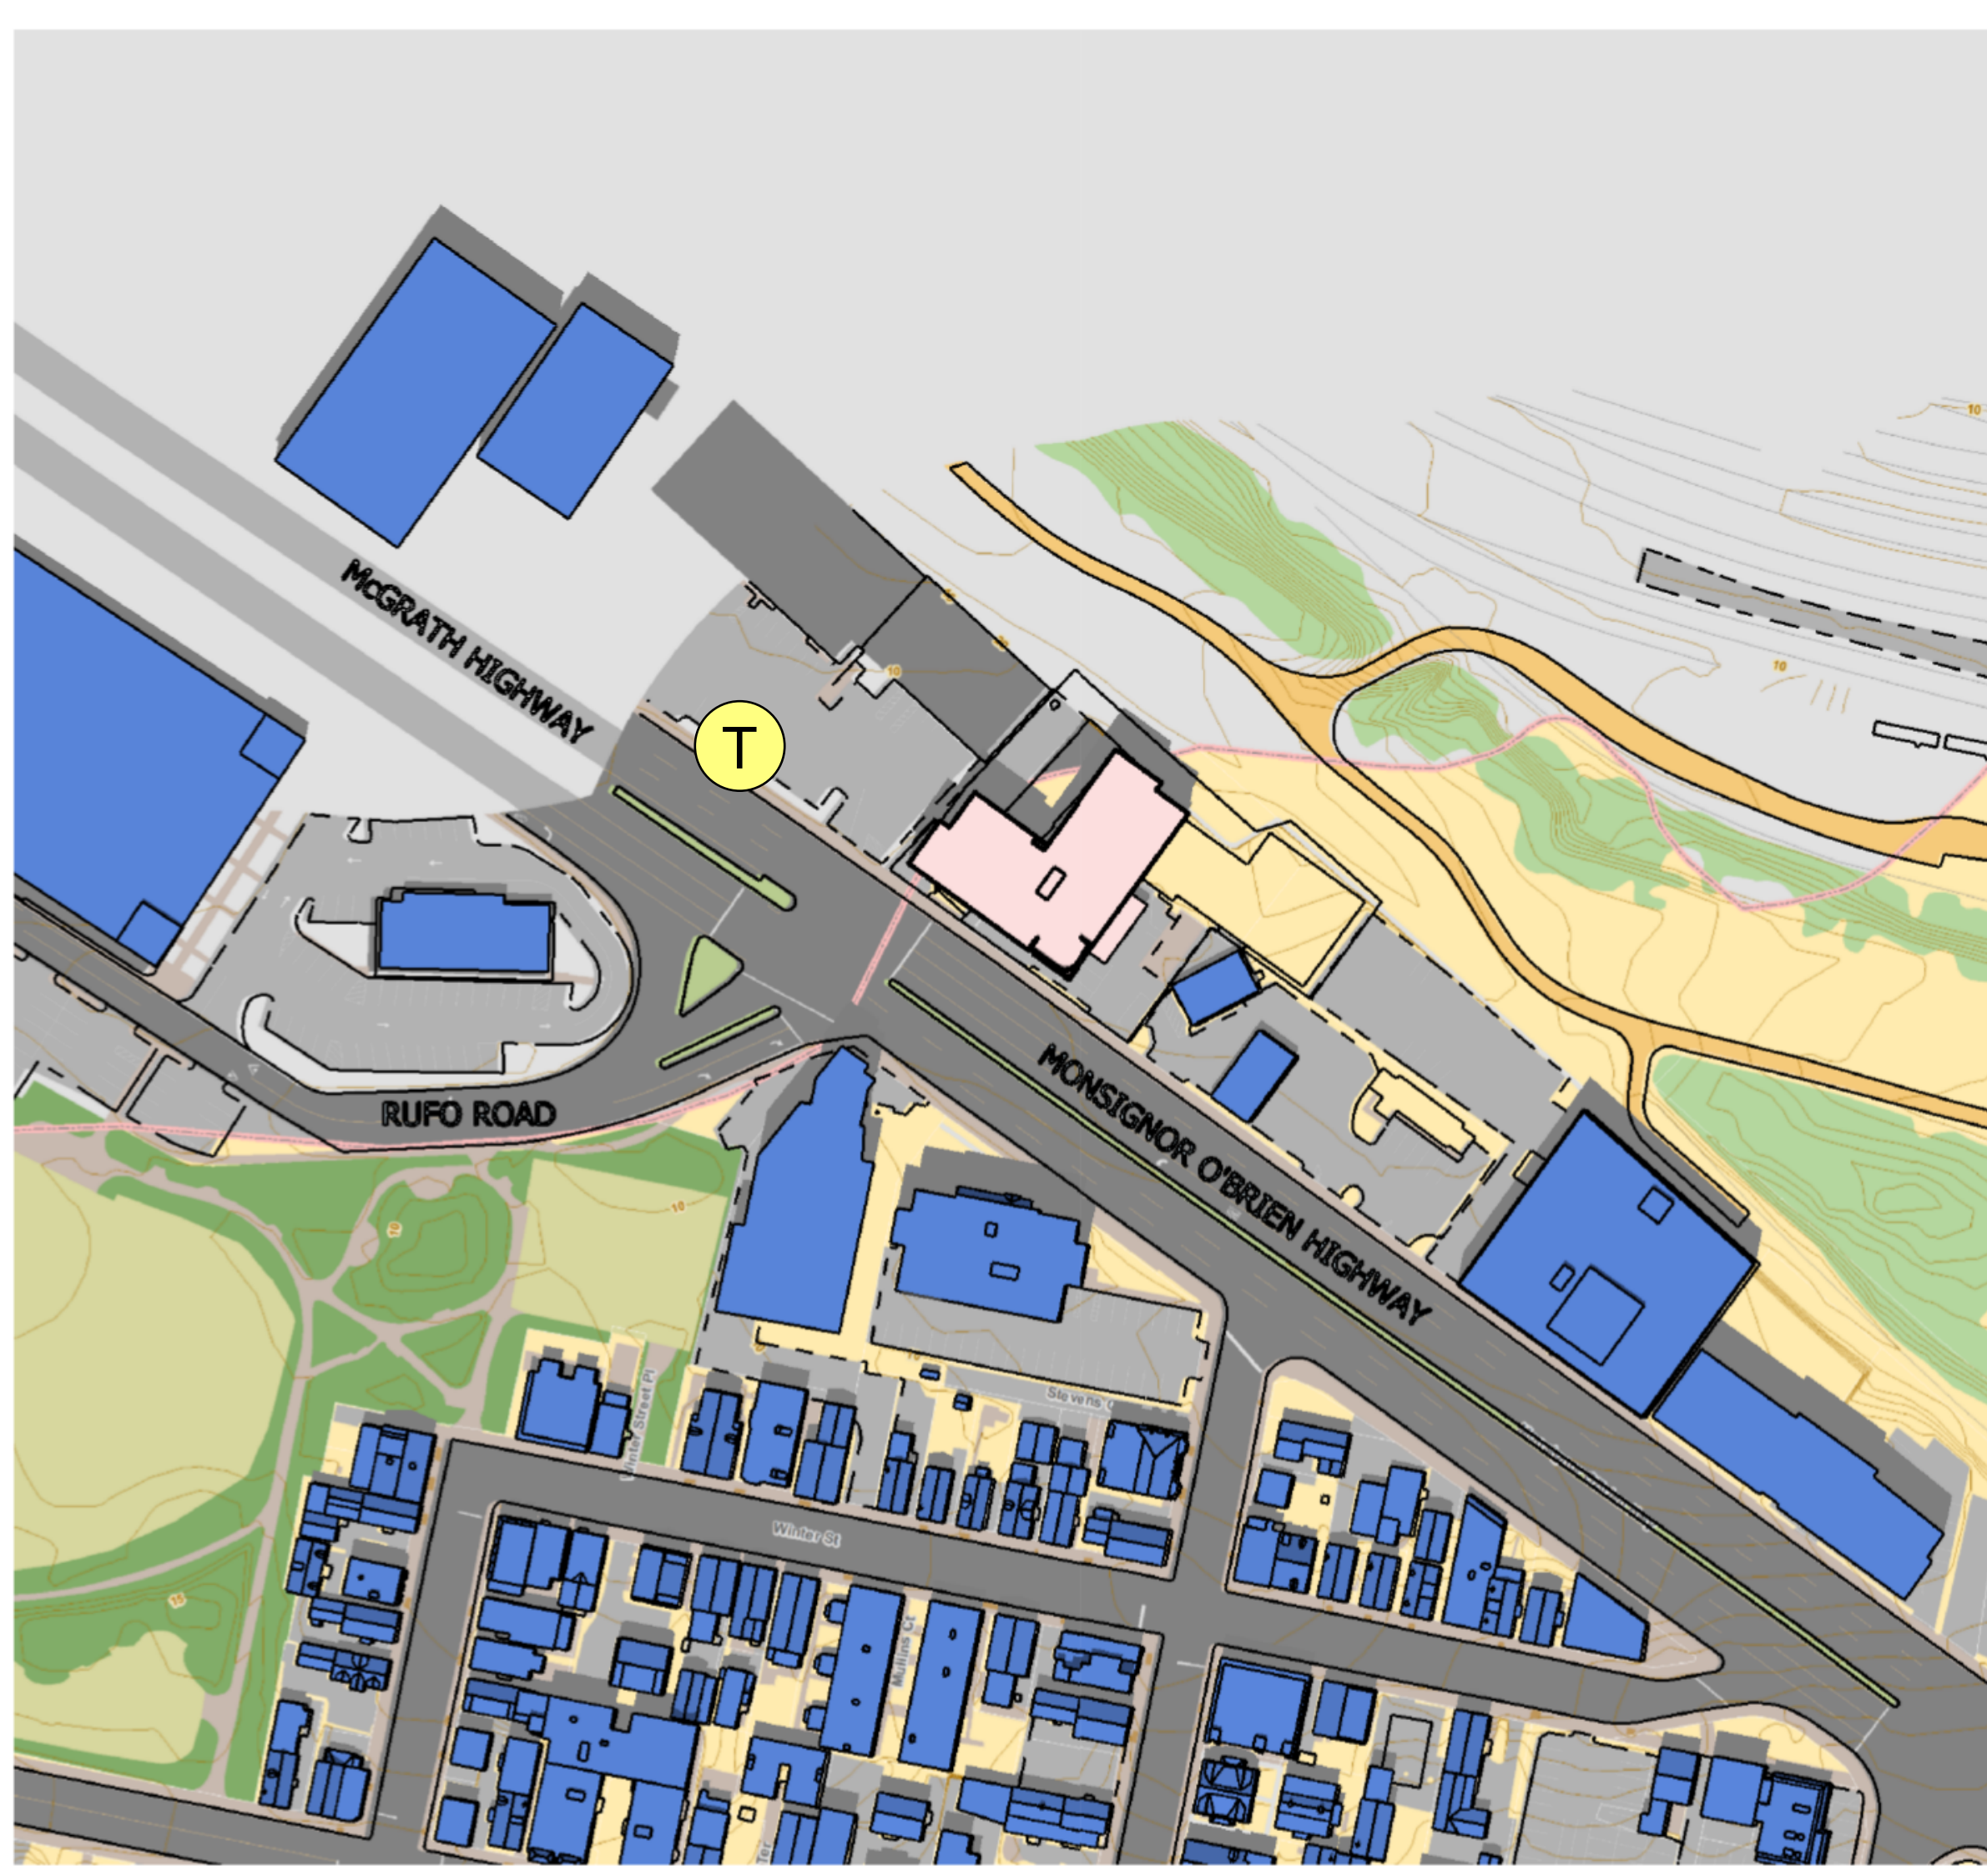

GOOGLE LOCATION OVERLAY ON SKETCH UP PRO FOR GEO LOCATION

9 AM MARCH 21

12 PM MARCH 21

3 PM MARCH 21

KEY:

- EXISTING
- HOTEL
- MBTA BUS T

1 VERNAL EQUINOX - SHADOW STUDIES

10 CABOT ROAD, SUITE 209
MEDFORD, MA 02155

GOOGLE LOCATION OVERLAY ON SKETCH UP PRO FOR GEO LOCATION

KEY:

- EXISTING ■
- HOTEL ■
- MBTA BUS T

9 AM JUNE 21

12 PM JUNE 21

3 PM JUNE 21

6 PM JUNE 21

1 SUMMER SOLSTICE - SHADOW STUDIES

10 CABOT ROAD, SUITE 209
MEDFORD, MA 02155

GOOGLE LOCATION OVERLAY ON SKETCH UP PRO FOR GEO LOCATION

9 AM SEPTEMBER 21

12 PM SEPTEMBER 21

3 PM SEPTEMBER 21

6 PM SEPTEMBER 21

KEY:

- EXISTING
- HOTEL
- MBTA BUS T