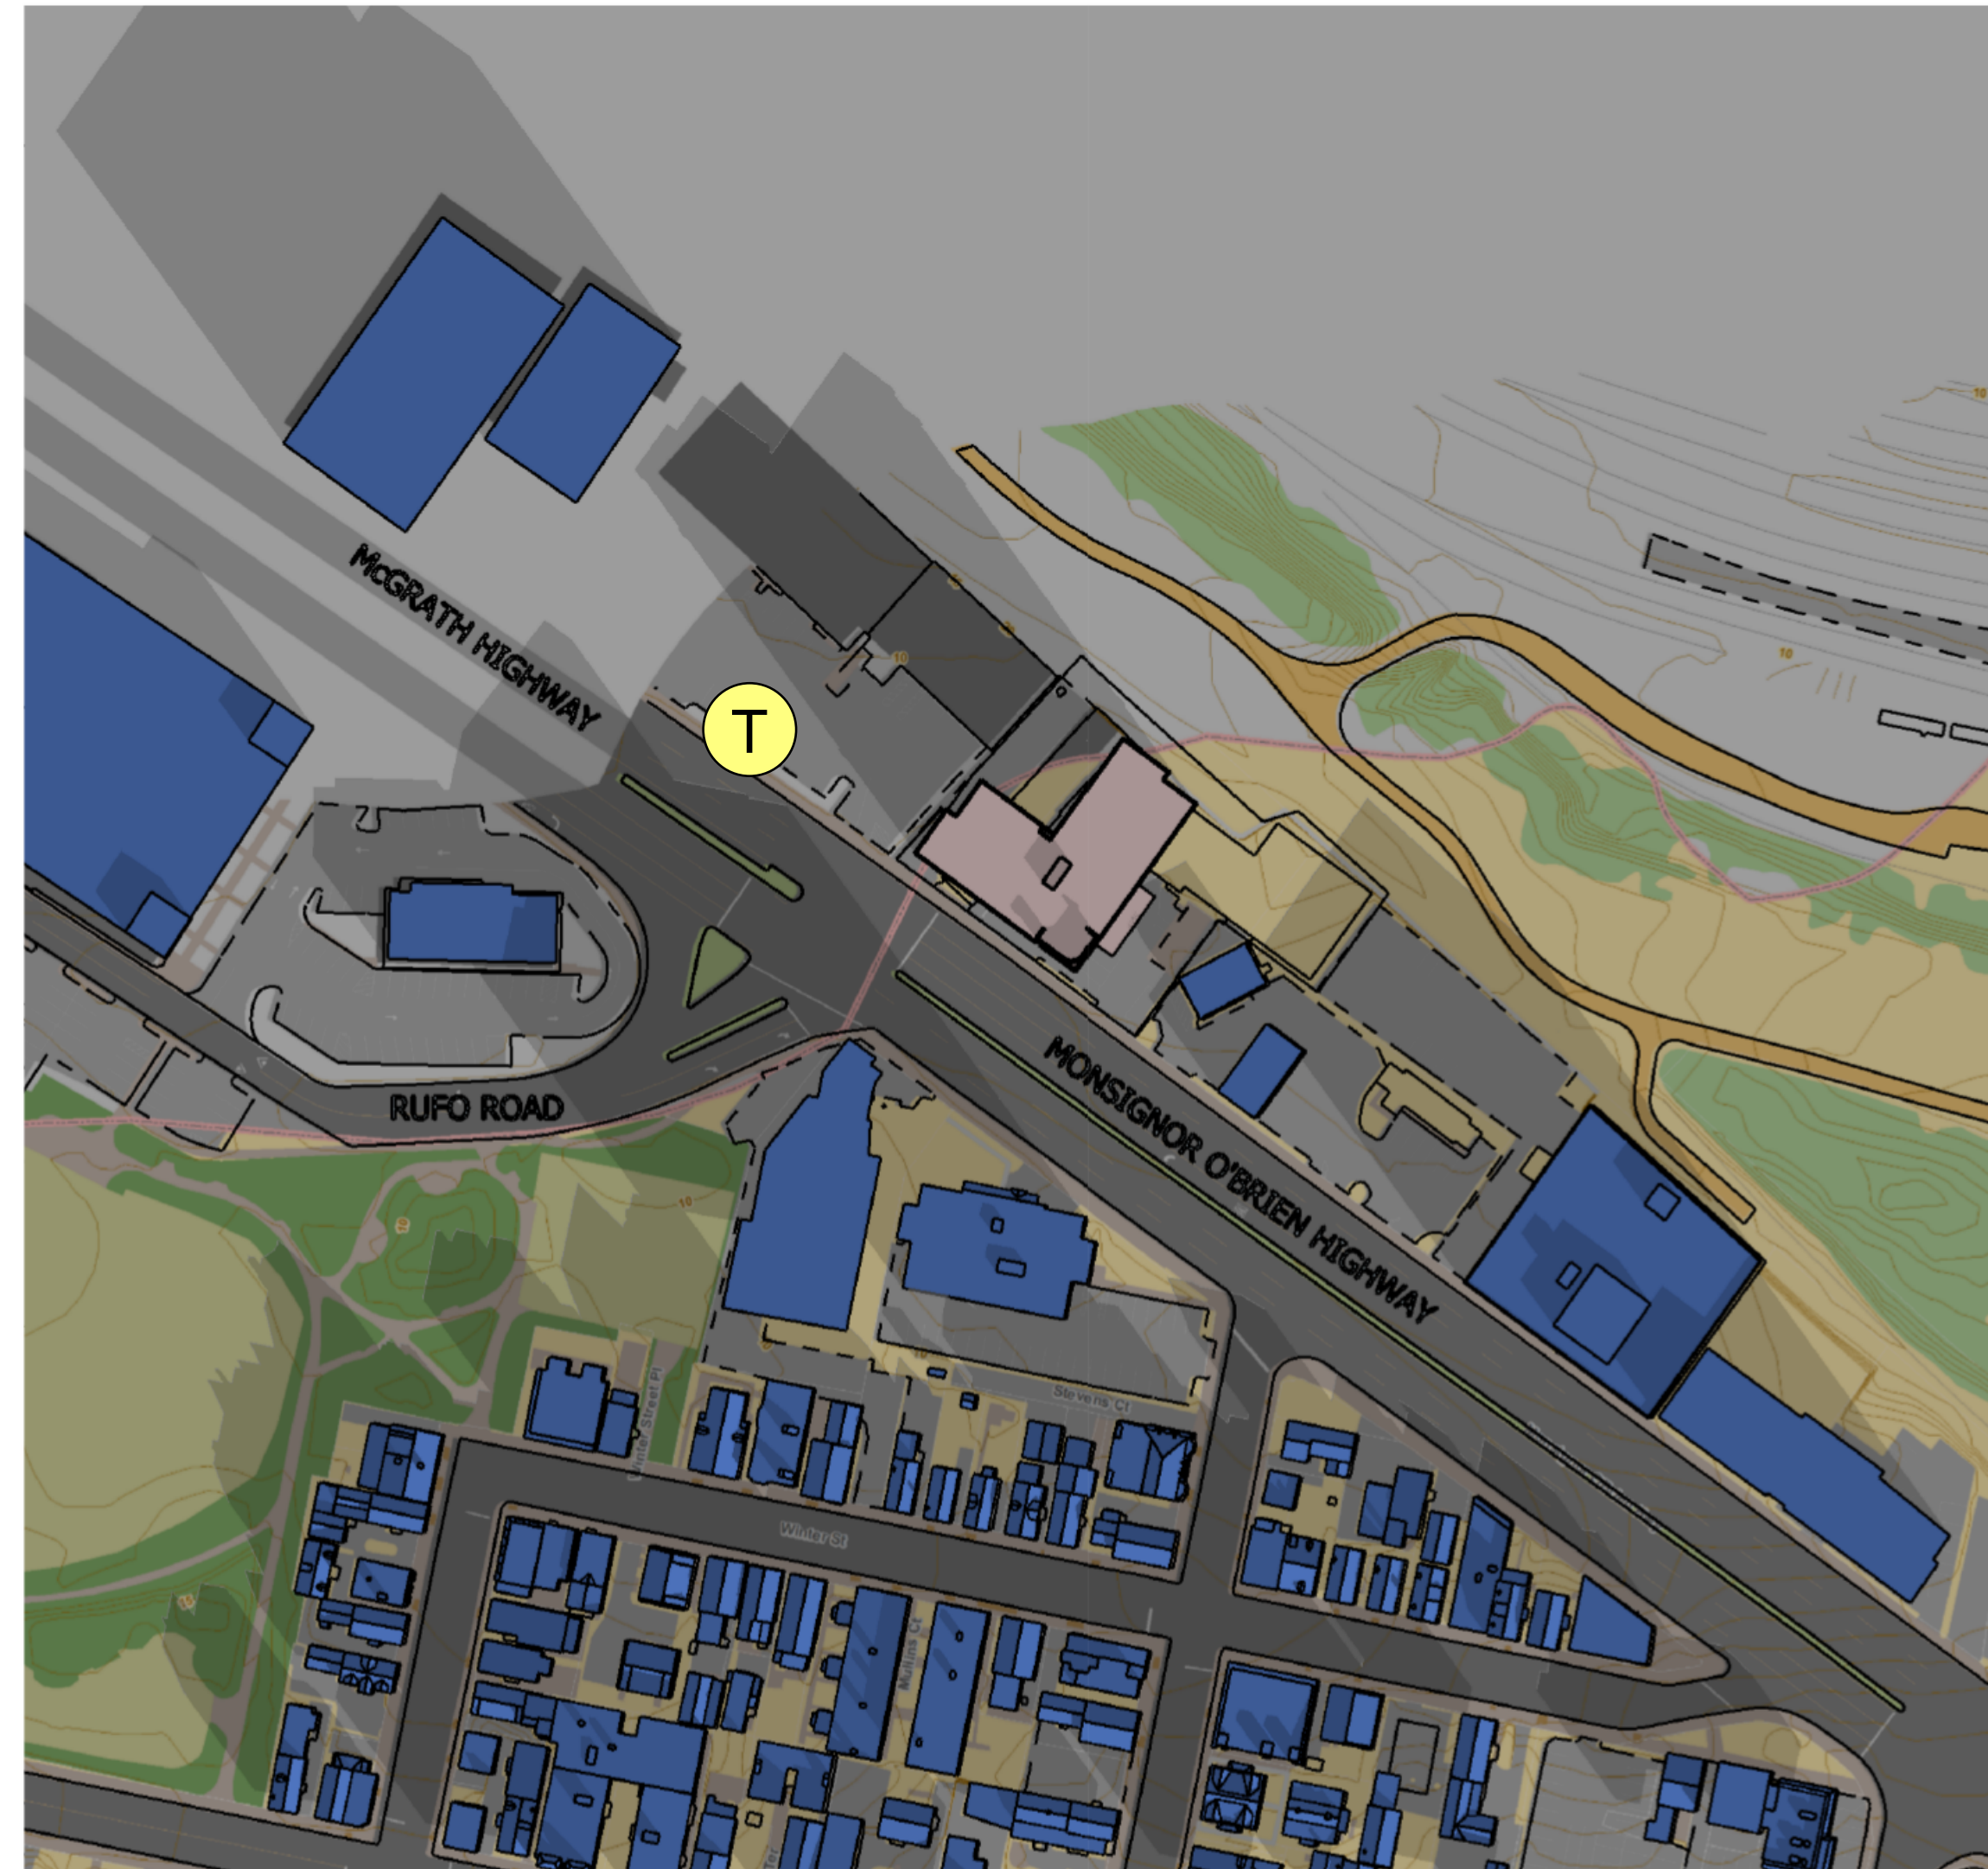

9 AM DECEMBER 21