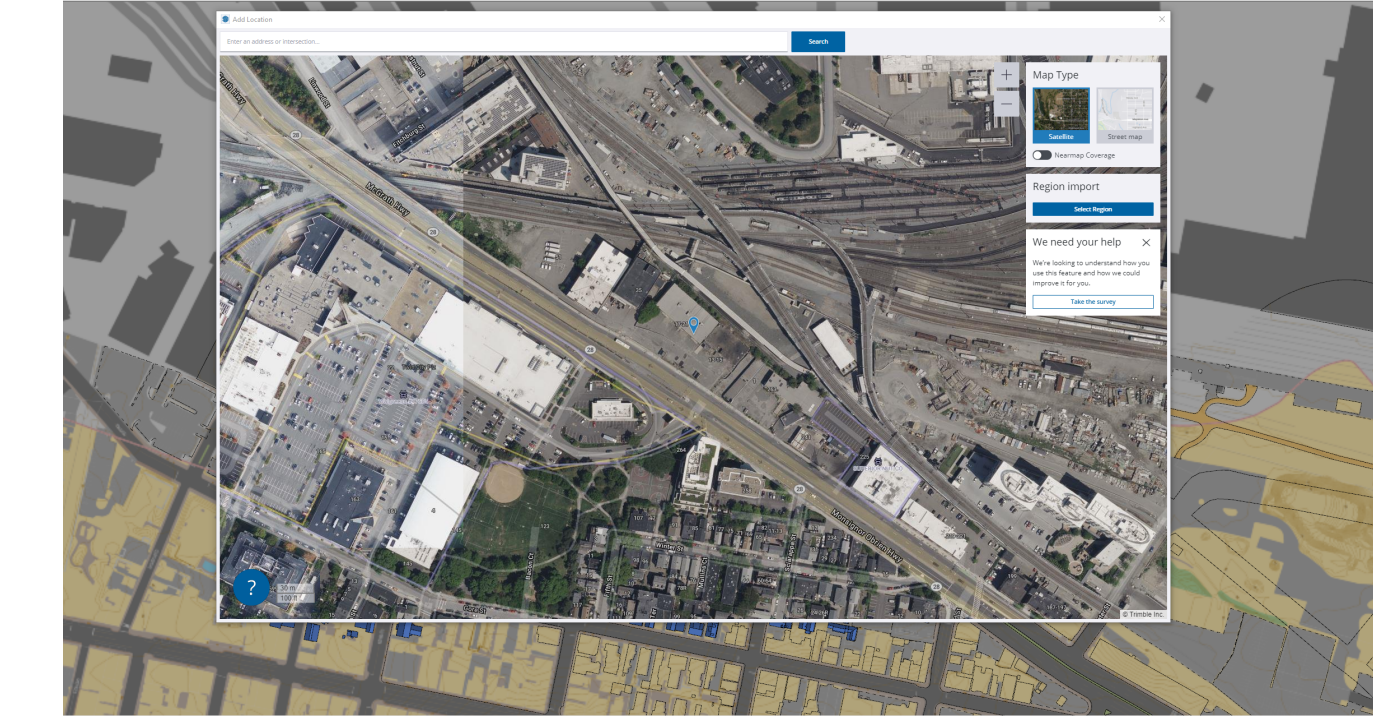

GOOGLE LOCATION OVERLAY ON SKETCH UP PRO FOR GEO LOCATION

9 AM MARCH 21

12 PM MARCH 21

3 PM MARCH 21

KEY:

- EXISTING
- HOTEL
- MBTA BUS T

1 VERNAL EQUINOX - SHADOW STUDIES

10 CABOT ROAD, SUITE 209
MEDFORD, MA 02155

GOOGLE LOCATION OVERLAY ON SKETCH UP PRO FOR GEO LOCATION

KEY:

- EXISTING ■
- HOTEL ■
- MBTA BUS T

9 AM JUNE 21

12 PM JUNE 21

3 PM JUNE 21

6 PM JUNE 21

1 SUMMER SOLSTICE - SHADOW STUDIES

10 CABOT ROAD, SUITE 209
MEDFORD, MA 02155

GOOGLE LOCATION OVERLAY ON SKETCH UP PRO FOR GEO LOCATION

9 AM SEPTEMBER 21

12 PM SEPTEMBER 21

3 PM SEPTEMBER 21

6 PM SEPTEMBER 21

KEY:

- EXISTING
- HOTEL
- MBTA BUS T