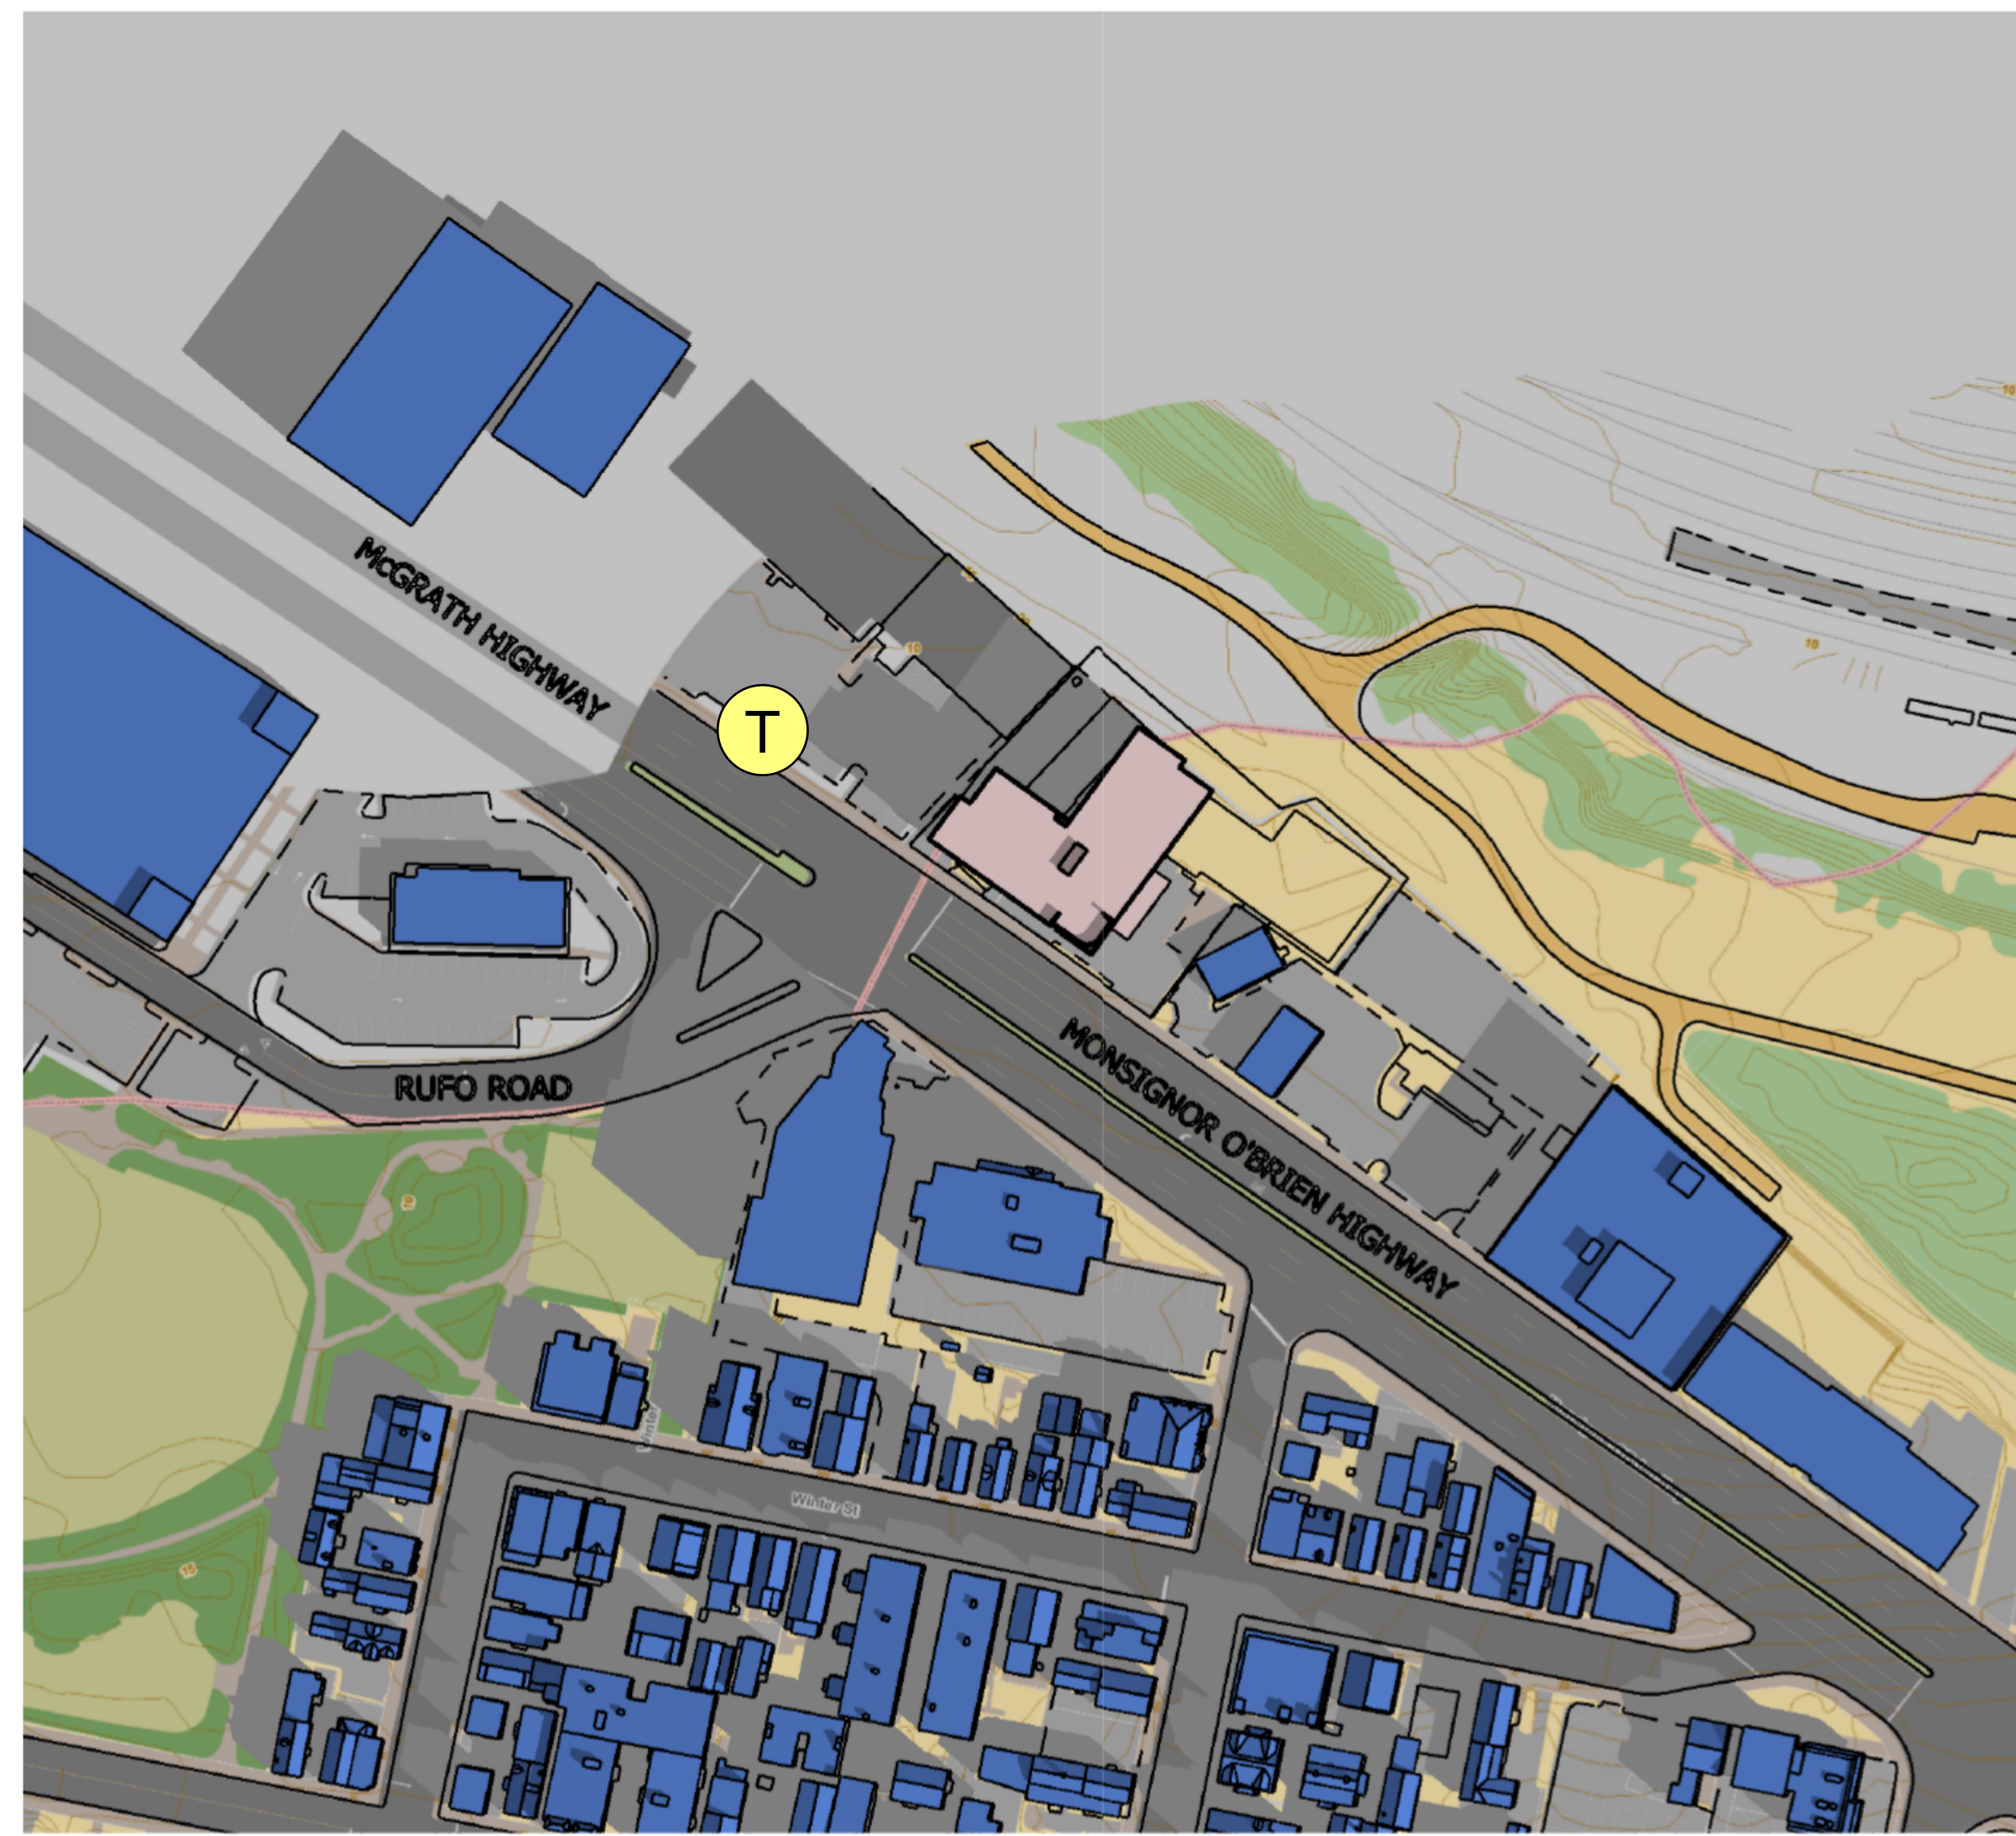

GOOGLE LOCATION OVERLAY ON SKETCH UP PRO FOR GEO LOCATION

9 AM MARCH 21

12 PM MARCH 21

3 PM MARCH 21

KEY:

- EXISTING
- HOTEL
- MBTA BUS T

1 VERNAL EQUINOX - SHADOW STUDIES

10 CABOT ROAD, SUITE 209
MEDFORD, MA 02155

GOOGLE LOCATION OVERLAY ON SKETCH UP PRO FOR GEO LOCATION

KEY:

- EXISTING ■
- HOTEL ■
- MBTA BUS T

9 AM JUNE 21

12 PM JUNE 21

3 PM JUNE 21

6 PM JUNE 21

1 SUMMER SOLSTICE - SHADOW STUDIES

10 CABOT ROAD, SUITE 209
MEDFORD, MA 02155

GOOGLE LOCATION OVERLAY ON SKETCH UP PRO FOR GEO LOCATION

9 AM SEPTEMBER 21

12 PM SEPTEMBER 21

3 PM SEPTEMBER 21

6 PM SEPTEMBER 21

KEY:

- EXISTING
- HOTEL
- MBTA BUS T