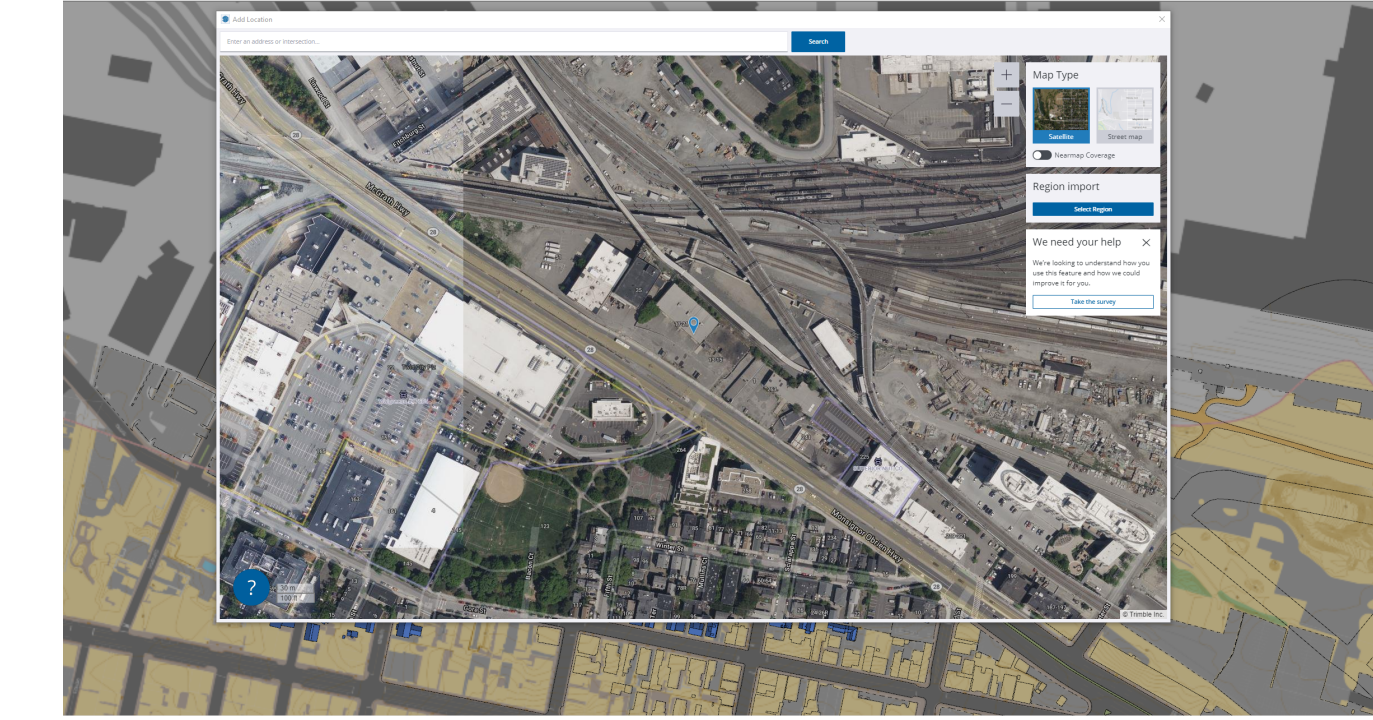

1 AUTUMNAL EQUINOX - SHADOW STUDIES

10 CABOT ROAD, SUITE 209
MEDFORD, MA 02155

GOOGLE LOCATION OVERLAY ON SKETCH UP PRO FOR GEO LOCATION

9 AM DECEMBER 21

12 PM DECEMBER 21

3 PM DECEMBER 21

KEY:

- EXISTING
- HOTEL
- MBTA BUS T

1 WINTER SOLSTICE - SHADOW STUDIES

10 CABOT ROAD, SUITE 209
MEDFORD, MA 02155

GOOGLE LOCATION OVERLAY ON SKETCH UP PRO FOR GEO LOCATION

KEY:

- EXISTING 
- HOTEL 
- MBTA BUS 

1 MARCH CUMULATIVE SHADOW OVERLAY

GOOGLE LOCATION OVERLAY ON SKETCH UP PRO FOR GEO LOCATION

KEY:

- EXISTING 
- HOTEL 
- MBTA BUS 

1 SEPTEMBER CUMULATIVE SHADOW OVERLAY

10 CABOT ROAD, SUITE 209
MEDFORD, MA 02155

GOOGLE LOCATION OVERLAY ON SKETCH UP PRO FOR GEO LOCATION