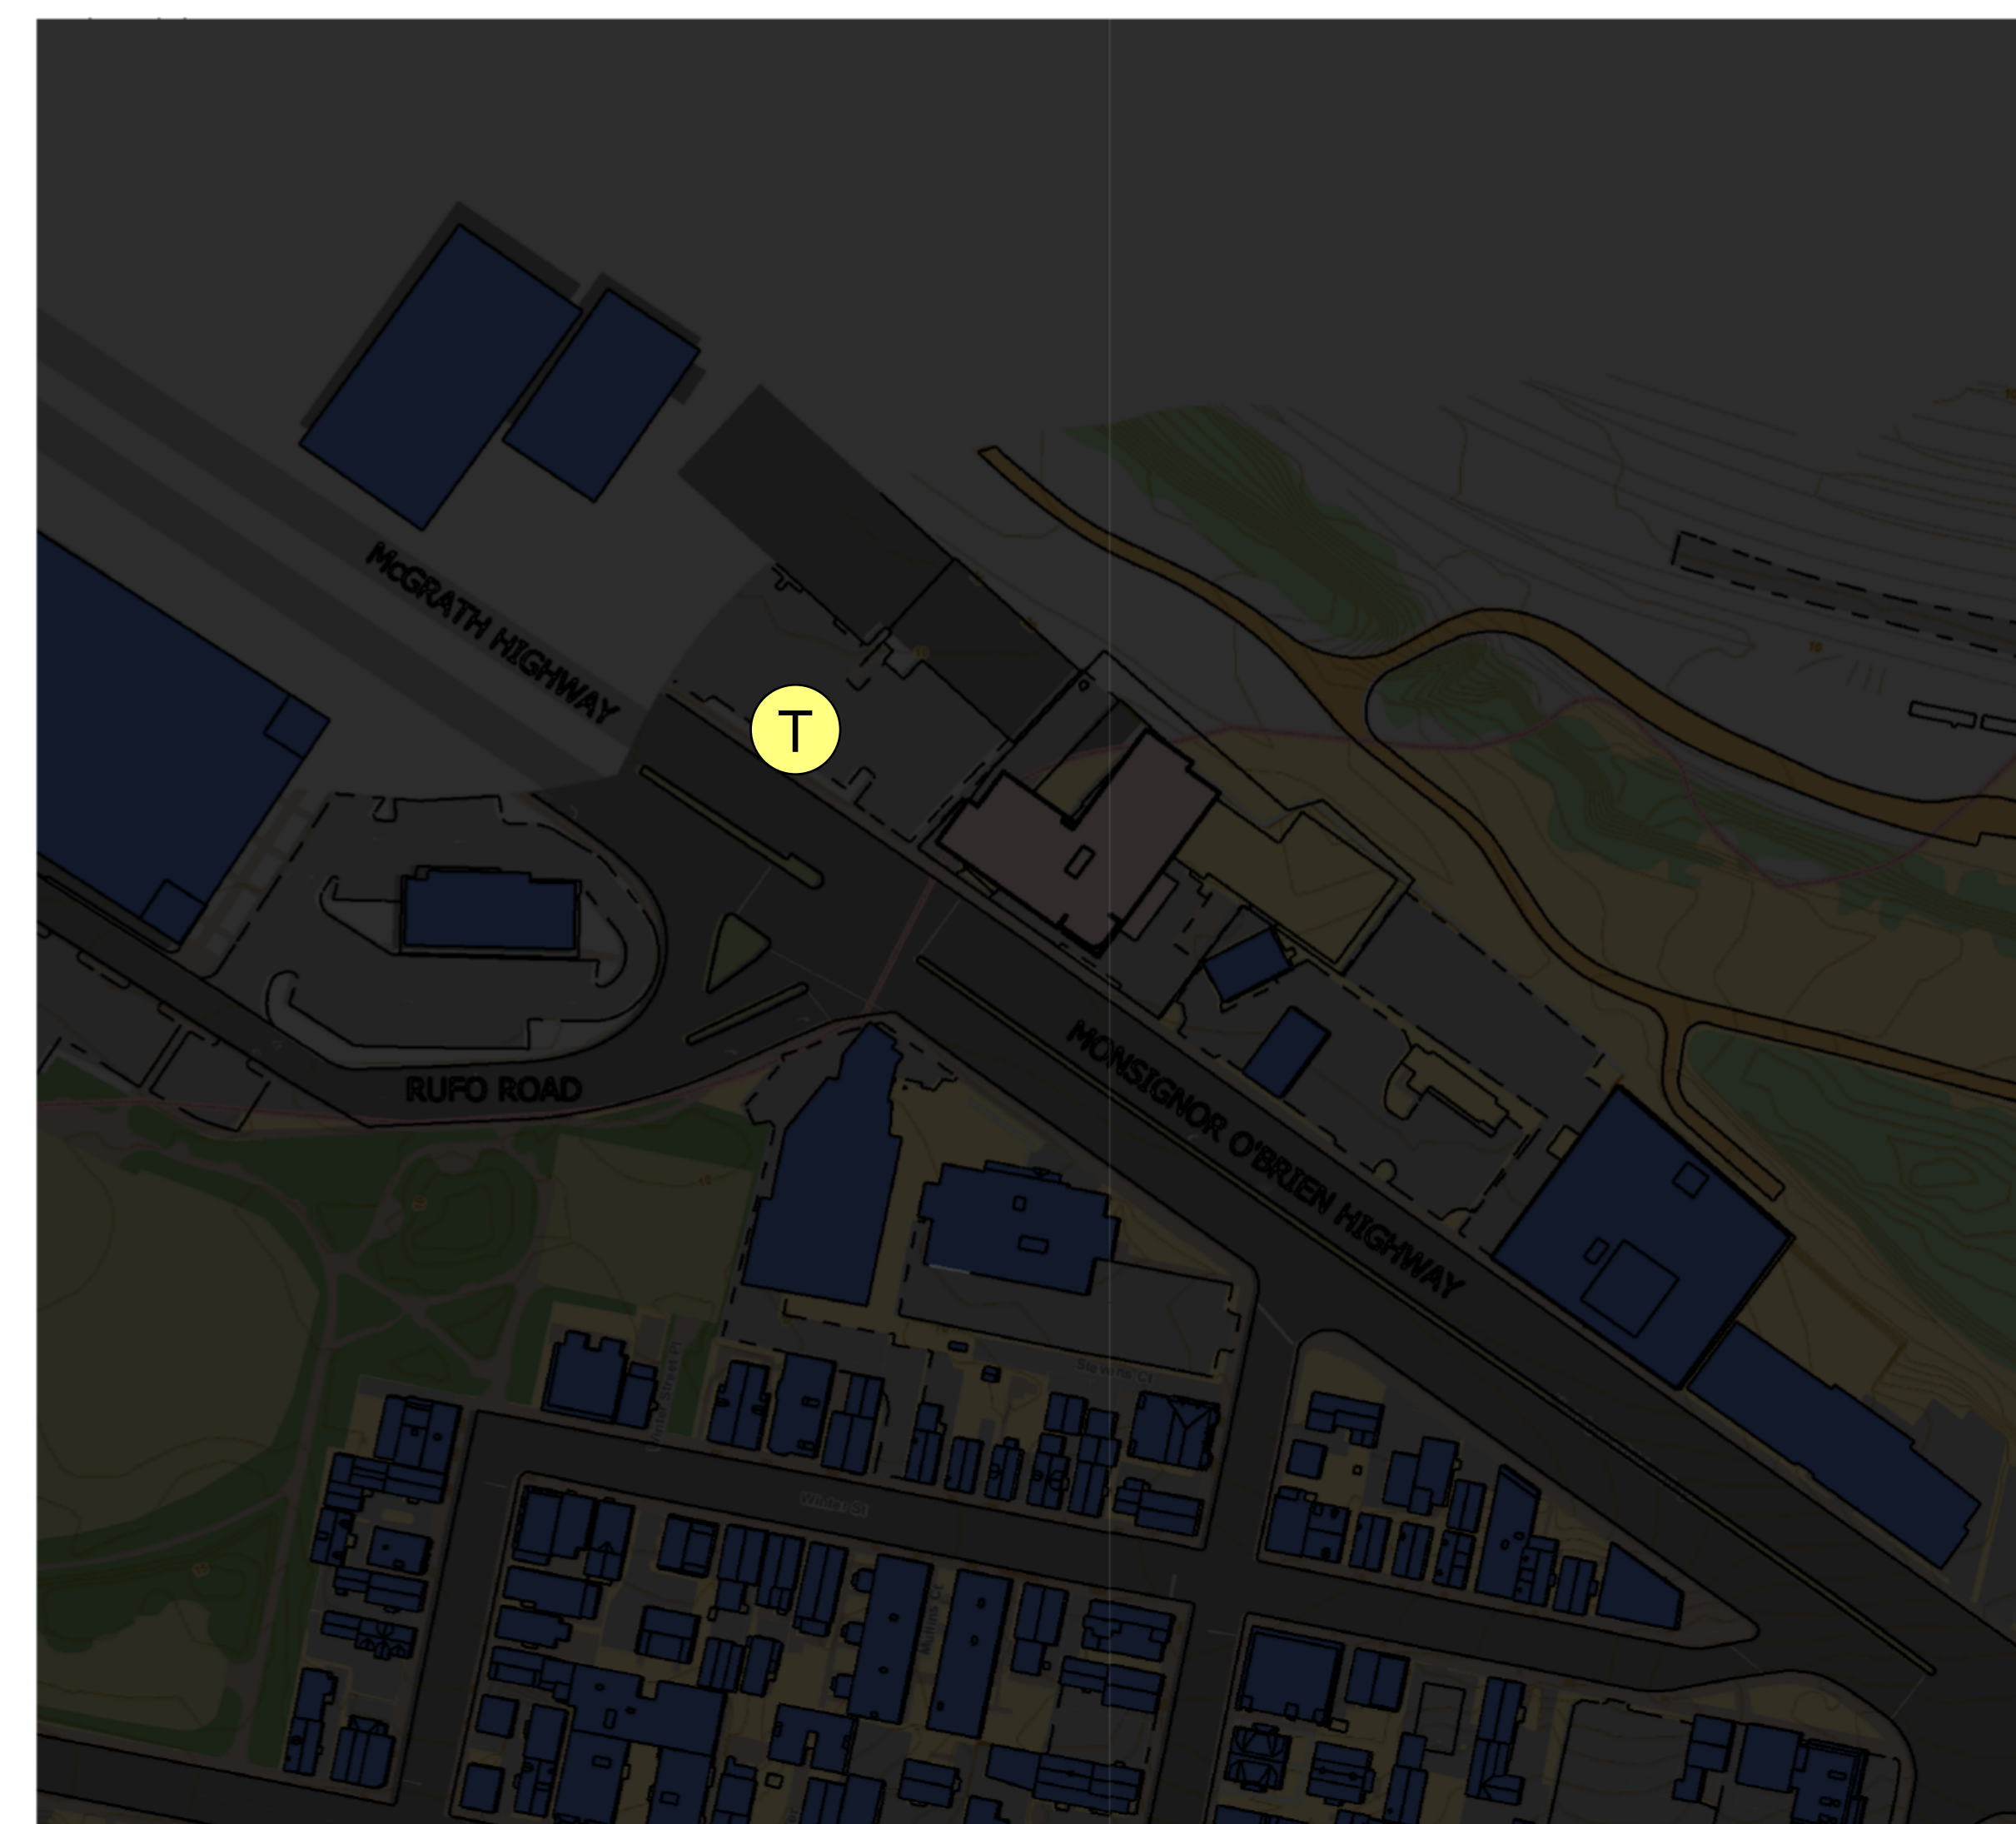

GOOGLE LOCATION OVERLAY ON SKETCH UP PRO FOR GEO LOCATION

KEY:

- EXISTING ■
- HOTEL ■
- MBTA BUS T

9 AM JUNE 21

12 PM JUNE 21

3 PM JUNE 21

6 PM JUNE 21

1 SUMMER SOLSTICE - SHADOW STUDIES

10 CABOT ROAD, SUITE 209
MEDFORD, MA 02155

GOOGLE LOCATION OVERLAY ON SKETCH UP PRO FOR GEO LOCATION

9 AM SEPTEMBER 21

12 PM SEPTEMBER 21

3 PM SEPTEMBER 21

6 PM SEPTEMBER 21

KEY:

- EXISTING
- HOTEL
- MBTA BUS T