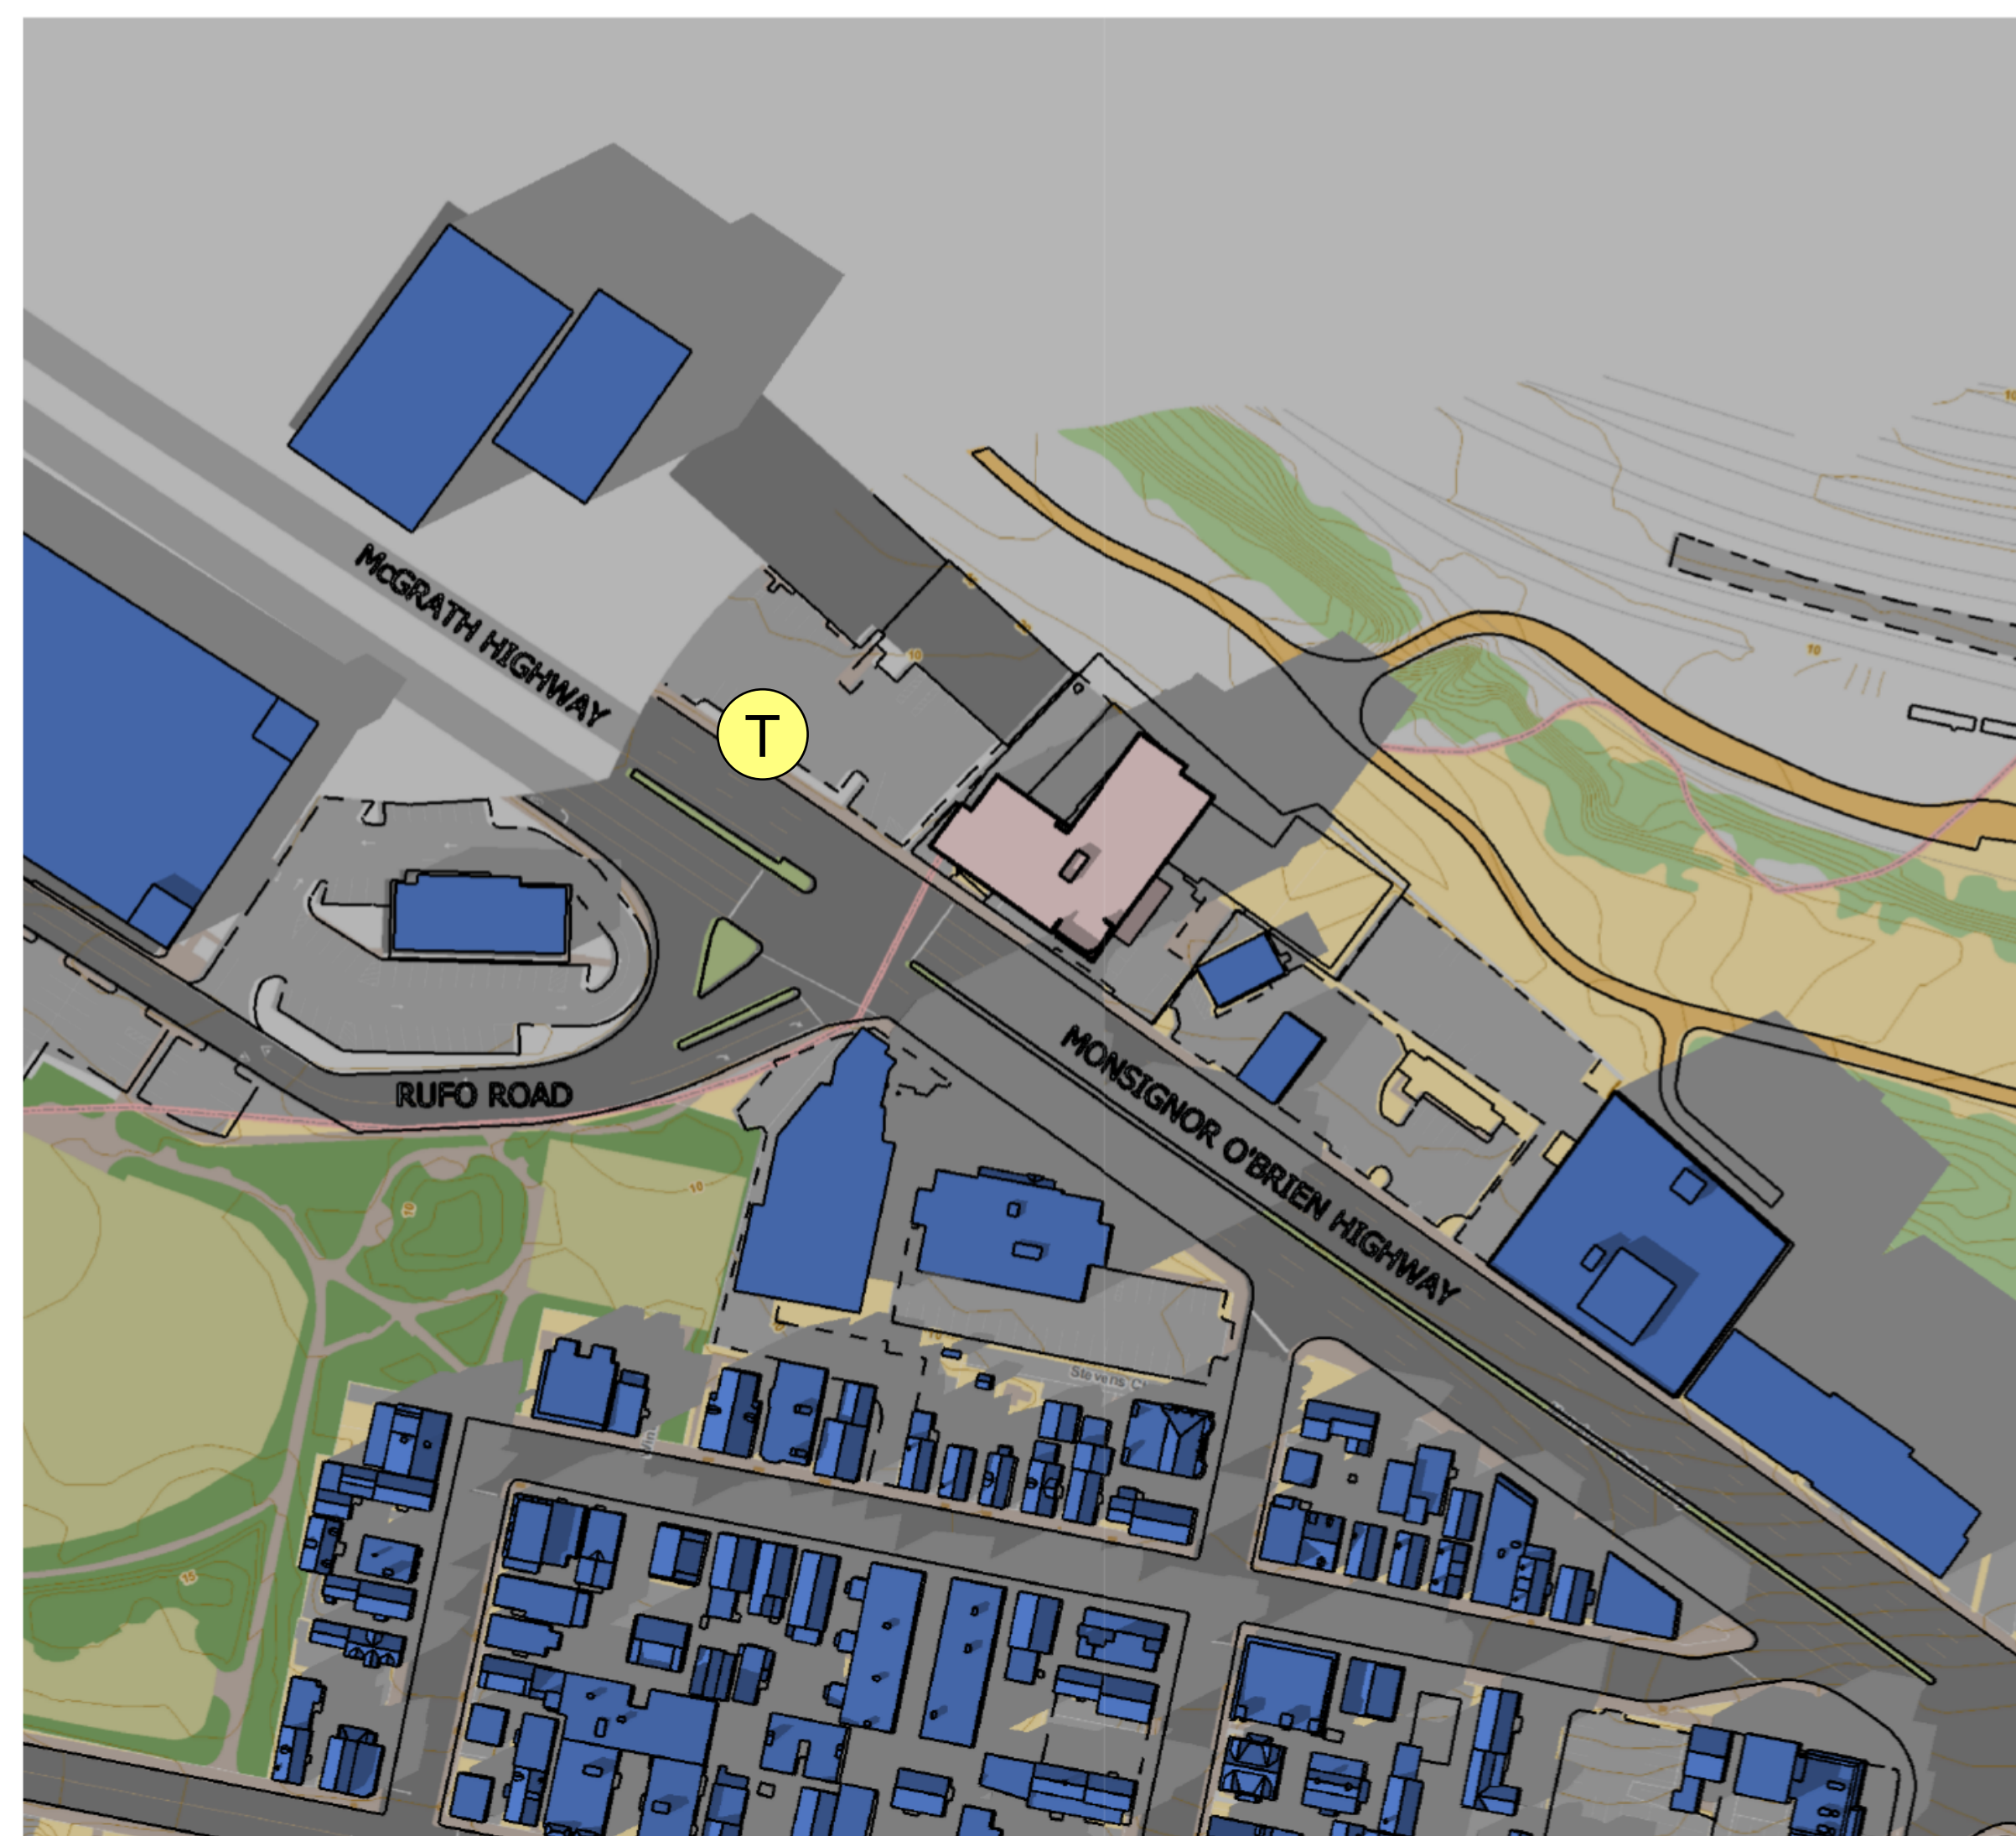

GOOGLE LOCATION OVERLAY ON SKETCH UP PRO FOR GEO LOCATION

KEY:

- EXISTING ■
- HOTEL ■
- MBTA BUS T

9 AM JUNE 21

12 PM JUNE 21

3 PM JUNE 21

6 PM JUNE 21

1 SUMMER SOLSTICE - SHADOW STUDIES

10 CABOT ROAD, SUITE 209
MEDFORD, MA 02155

GOOGLE LOCATION OVERLAY ON SKETCH UP PRO FOR GEO LOCATION

9 AM SEPTEMBER 21

12 PM SEPTEMBER 21

3 PM SEPTEMBER 21

6 PM SEPTEMBER 21

KEY:

- EXISTING
- HOTEL
- MBTA BUS T