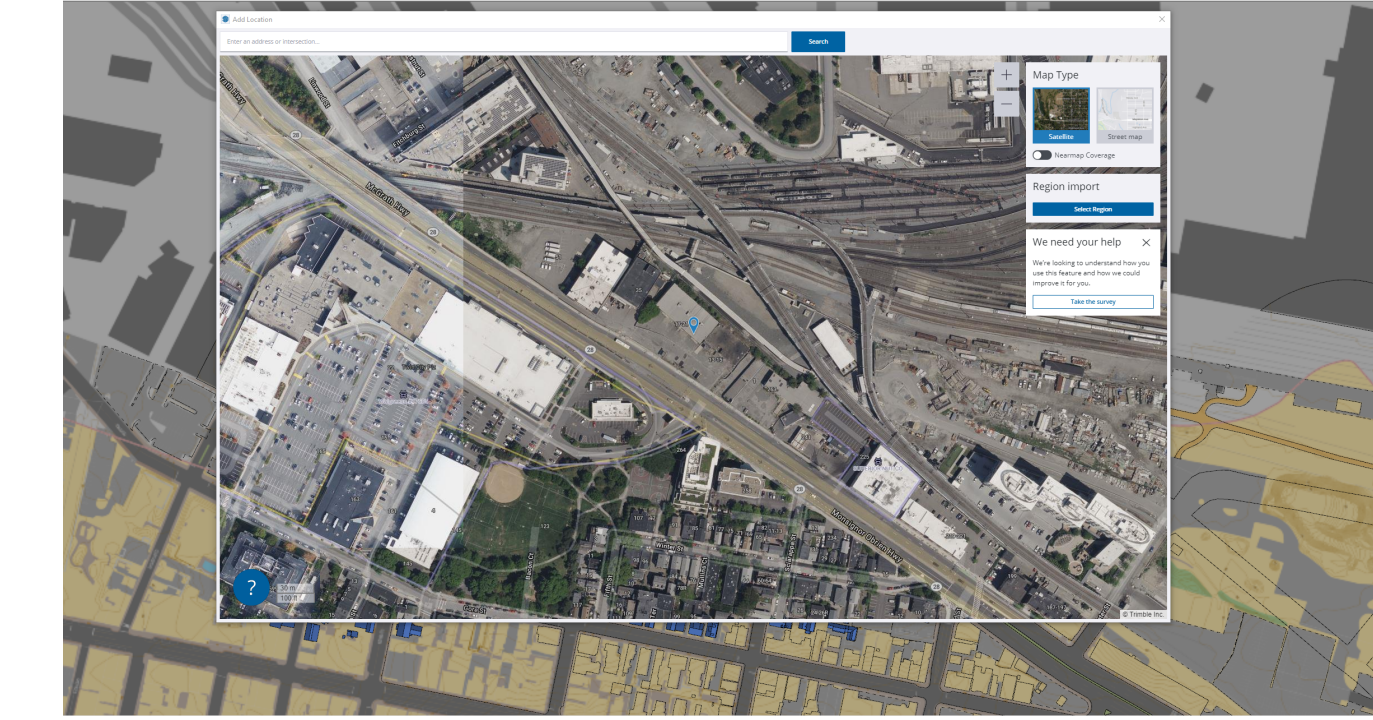

1 WINTER SOLSTICE - SHADOW STUDIES

10 CABOT ROAD, SUITE 209
MEDFORD, MA 02155

GOOGLE LOCATION OVERLAY ON SKETCH UP PRO FOR GEO LOCATION

KEY:

- EXISTING 
- HOTEL 
- MBTA BUS 

1 MARCH CUMULATIVE SHADOW OVERLAY

10 CABOT ROAD, SUITE 209
MEDFORD, MA 02155

GOOGLE LOCATION OVERLAY ON SKETCH UP PRO FOR GEO LOCATION

KEY:

- EXISTING**
- HOTEL**
- MBTA BUS** T

① JUNE CUMULATIVE SHADOW OVERLAY

10 CABOT ROAD, SUITE 209
MEDFORD, MA 02155

GOOGLE LOCATION OVERLAY ON SKETCH UP PRO FOR GEO LOCATION

KEY:

- EXISTING 
- HOTEL 
- MBTA BUS 

1 SEPTEMBER CUMULATIVE SHADOW OVERLAY

10 CABOT ROAD, SUITE 209
MEDFORD, MA 02155

GOOGLE LOCATION OVERLAY ON SKETCH UP PRO FOR GEO LOCATION