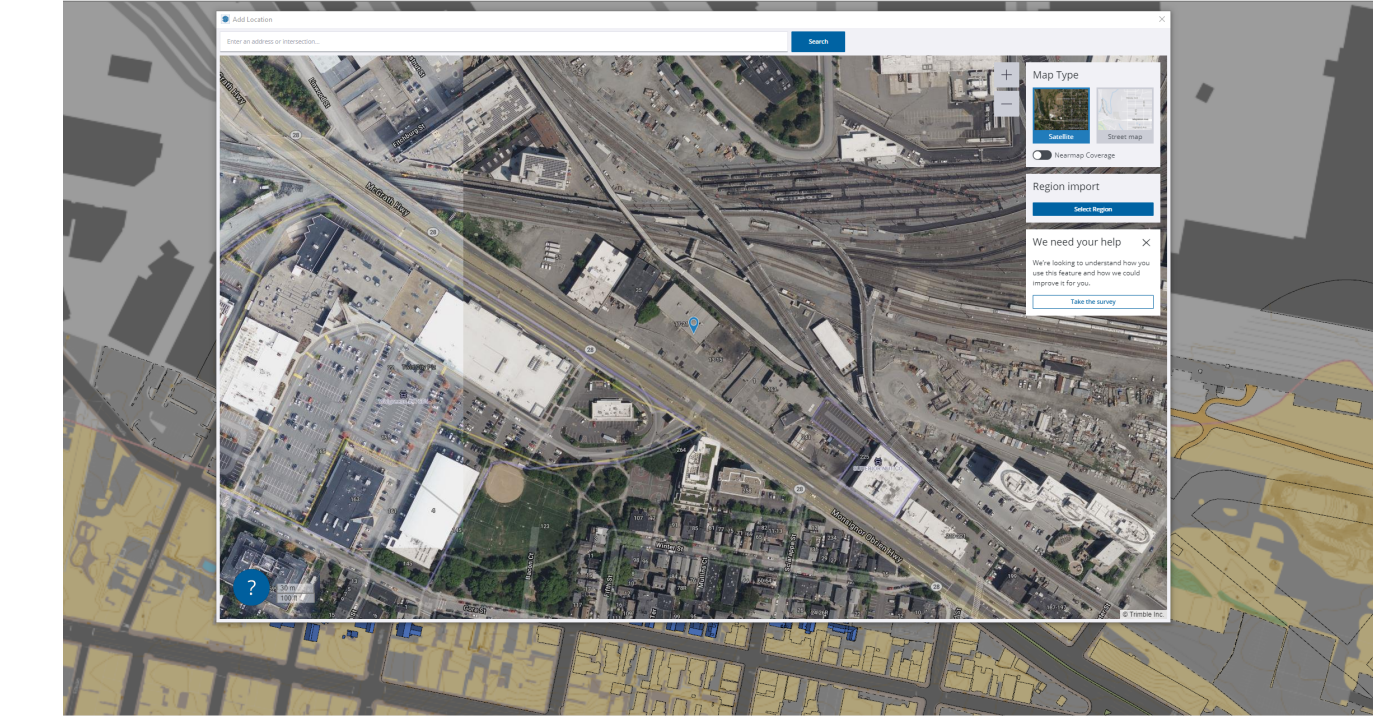

GOOGLE LOCATION OVERLAY ON SKETCH UP PRO FOR GEO LOCATION

KEY:

- EXISTING 
- HOTEL 
- MBTA BUS 

1 SEPTEMBER CUMULATIVE SHADOW OVERLAY

10 CABOT ROAD, SUITE 209
MEDFORD, MA 02155

GOOGLE LOCATION OVERLAY ON SKETCH UP PRO FOR GEO LOCATION

KEY:

- EXISTING** █
- HOTEL** █
- MBTA BUS** T

1 DECEMBER CUMULATIVE SHADOW OVERLAY

10 CABOT ROAD, SUITE 209
MEDFORD, MA 02155