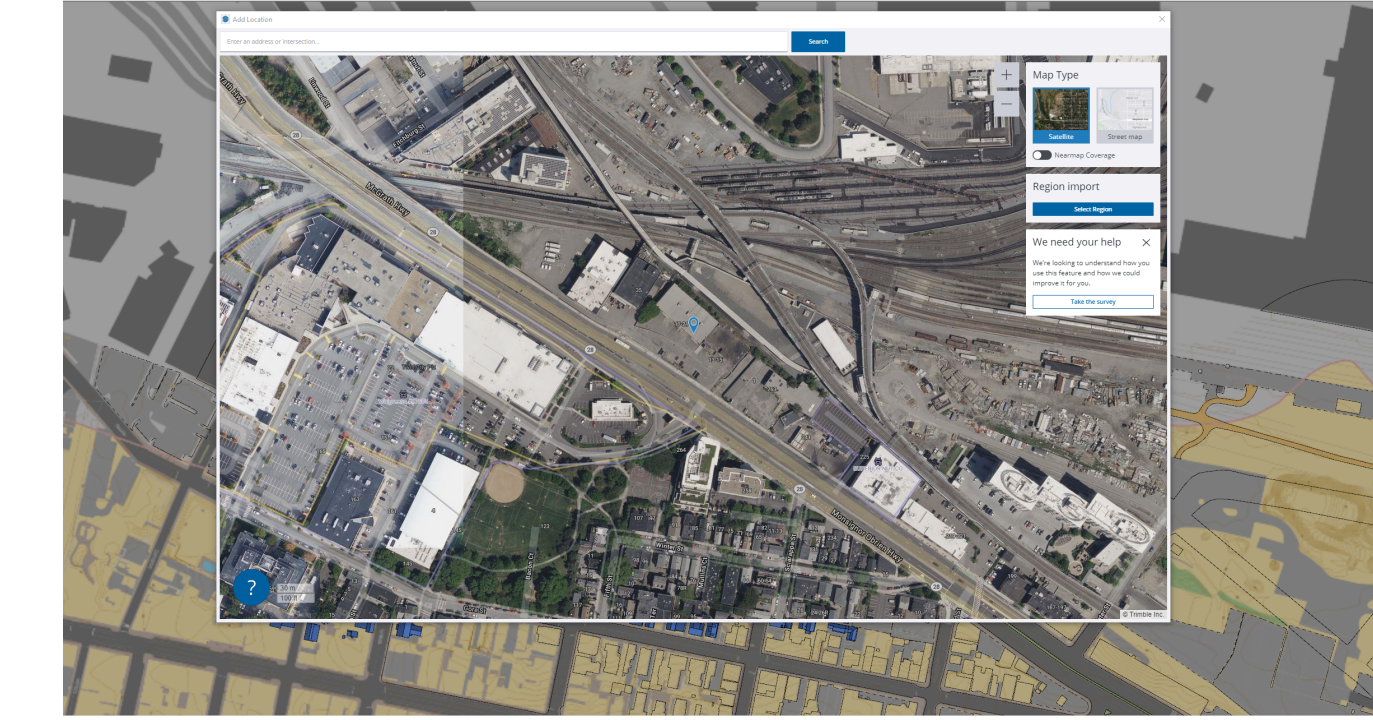

GOOGLE LOCATION OVERLAY ON SKETCH UP PRO FOR GEO LOCATION

KEY:

- EXISTING ■
- HOTEL ■
- MBTA BUS T

9 AM JUNE 21

12 PM JUNE 21

3 PM JUNE 21

6 PM JUNE 21

1 SUMMER SOLSTICE - SHADOW STUDIES

10 CABOT ROAD, SUITE 209
MEDFORD, MA 02155

GOOGLE LOCATION OVERLAY ON SKETCH UP PRO FOR GEO LOCATION

9 AM SEPTEMBER 21

12 PM SEPTEMBER 21

3 PM SEPTEMBER 21

6 PM SEPTEMBER 21

KEY:

- EXISTING
- HOTEL
- MBTA BUS T

1 AUTUMNAL EQUINOX - SHADOW STUDIES

10 CABOT ROAD, SUITE 209
MEDFORD, MA 02155

GOOGLE LOCATION OVERLAY ON SKETCH UP PRO FOR GEO LOCATION

9 AM DECEMBER 21

12 PM DECEMBER 21

3 PM DECEMBER 21

KEY:

- EXISTING
- HOTEL
- MBTA BUS T