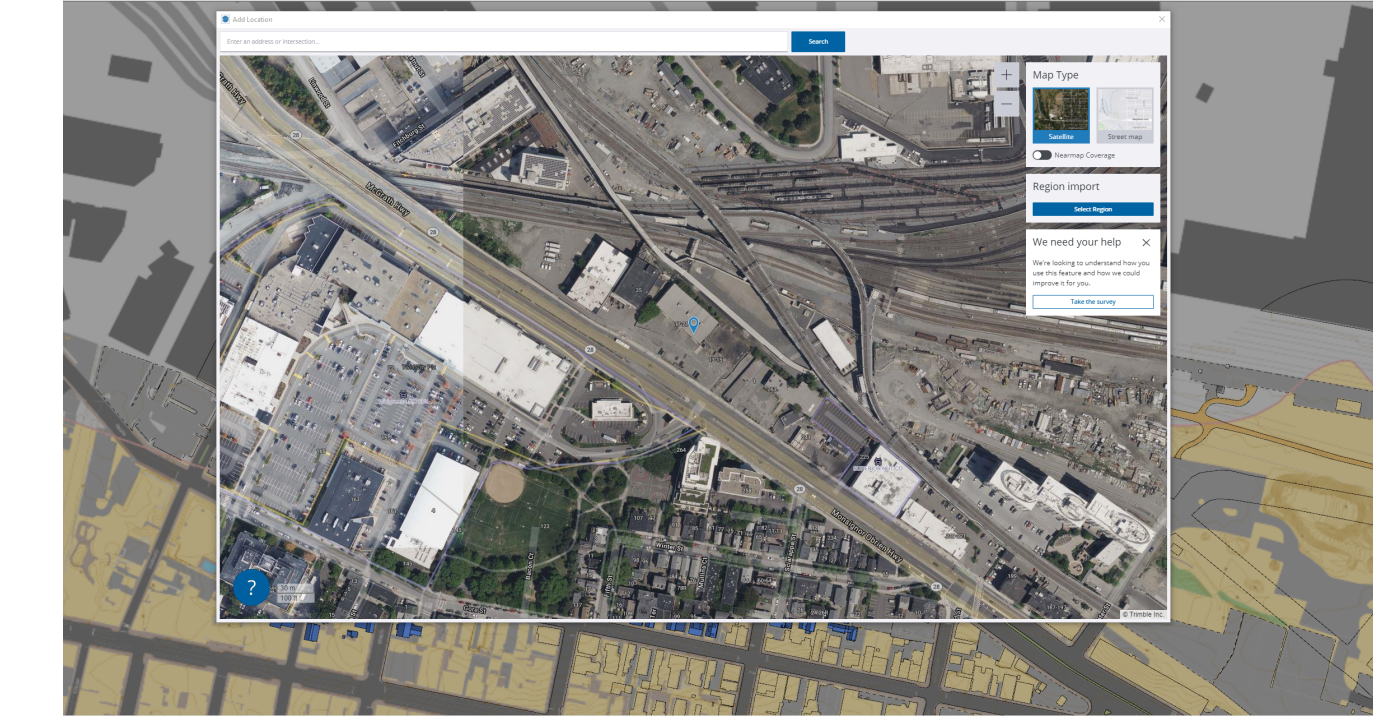

10 CABOT ROAD, SUITE 209
MEDFORD, MA 02155

GOOGLE LOCATION OVERLAY ON SKETCH UP PRO FOR GEO LOCATION

KEY:

- EXISTING**
- HOTEL**
- MBTA BUS** T

① JUNE CUMULATIVE SHADOW OVERLAY

10 CABOT ROAD, SUITE 209
MEDFORD, MA 02155

GOOGLE LOCATION OVERLAY ON SKETCH UP PRO FOR GEO LOCATION

KEY:

- EXISTING 
- HOTEL 
- MBTA BUS 

1 SEPTEMBER CUMULATIVE SHADOW OVERLAY

10 CABOT ROAD, SUITE 209
MEDFORD, MA 02155

GOOGLE LOCATION OVERLAY ON SKETCH UP PRO FOR GEO LOCATION