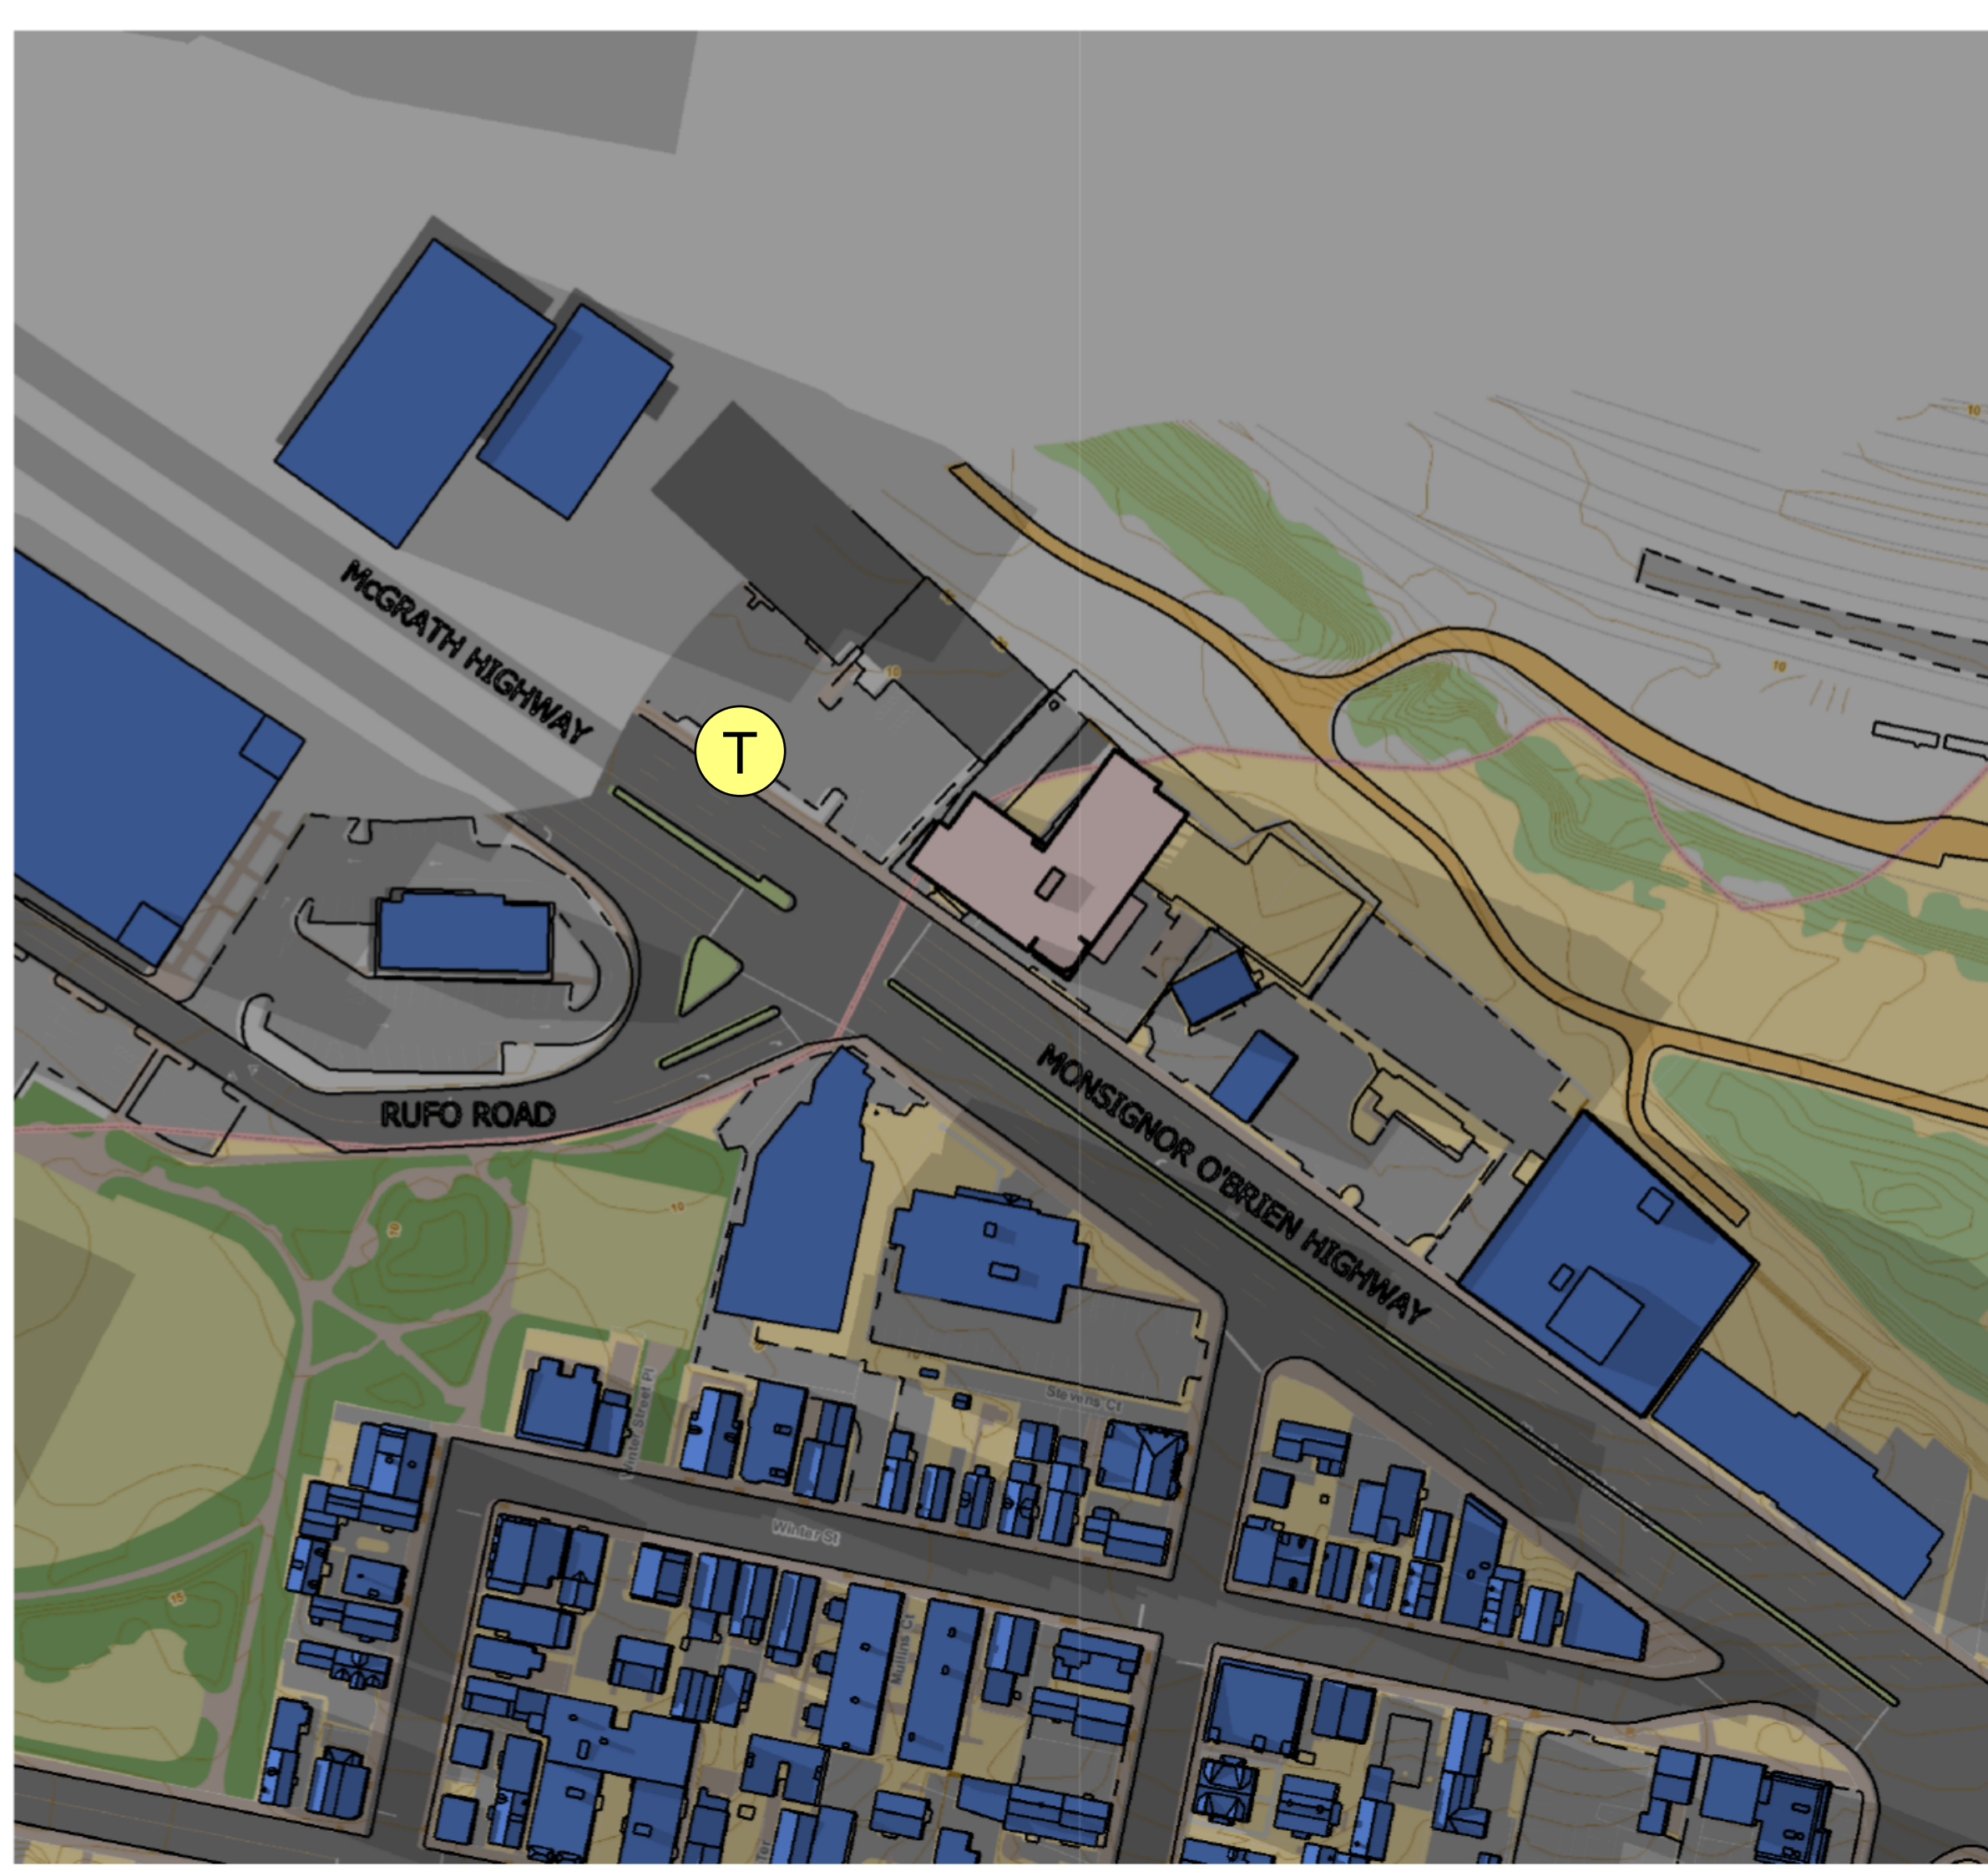

GOOGLE LOCATION OVERLAY ON SKETCH UP PRO FOR GEO LOCATION

KEY:

- EXISTING ■
- HOTEL ■
- MBTA BUS T

9 AM JUNE 21

12 PM JUNE 21

3 PM JUNE 21

6 PM JUNE 21

1 SUMMER SOLSTICE - SHADOW STUDIES

10 CABOT ROAD, SUITE 209
MEDFORD, MA 02155

GOOGLE LOCATION OVERLAY ON SKETCH UP PRO FOR GEO LOCATION

9 AM SEPTEMBER 21

12 PM SEPTEMBER 21

3 PM SEPTEMBER 21

6 PM SEPTEMBER 21

KEY:

- EXISTING
- HOTEL
- MBTA BUS T