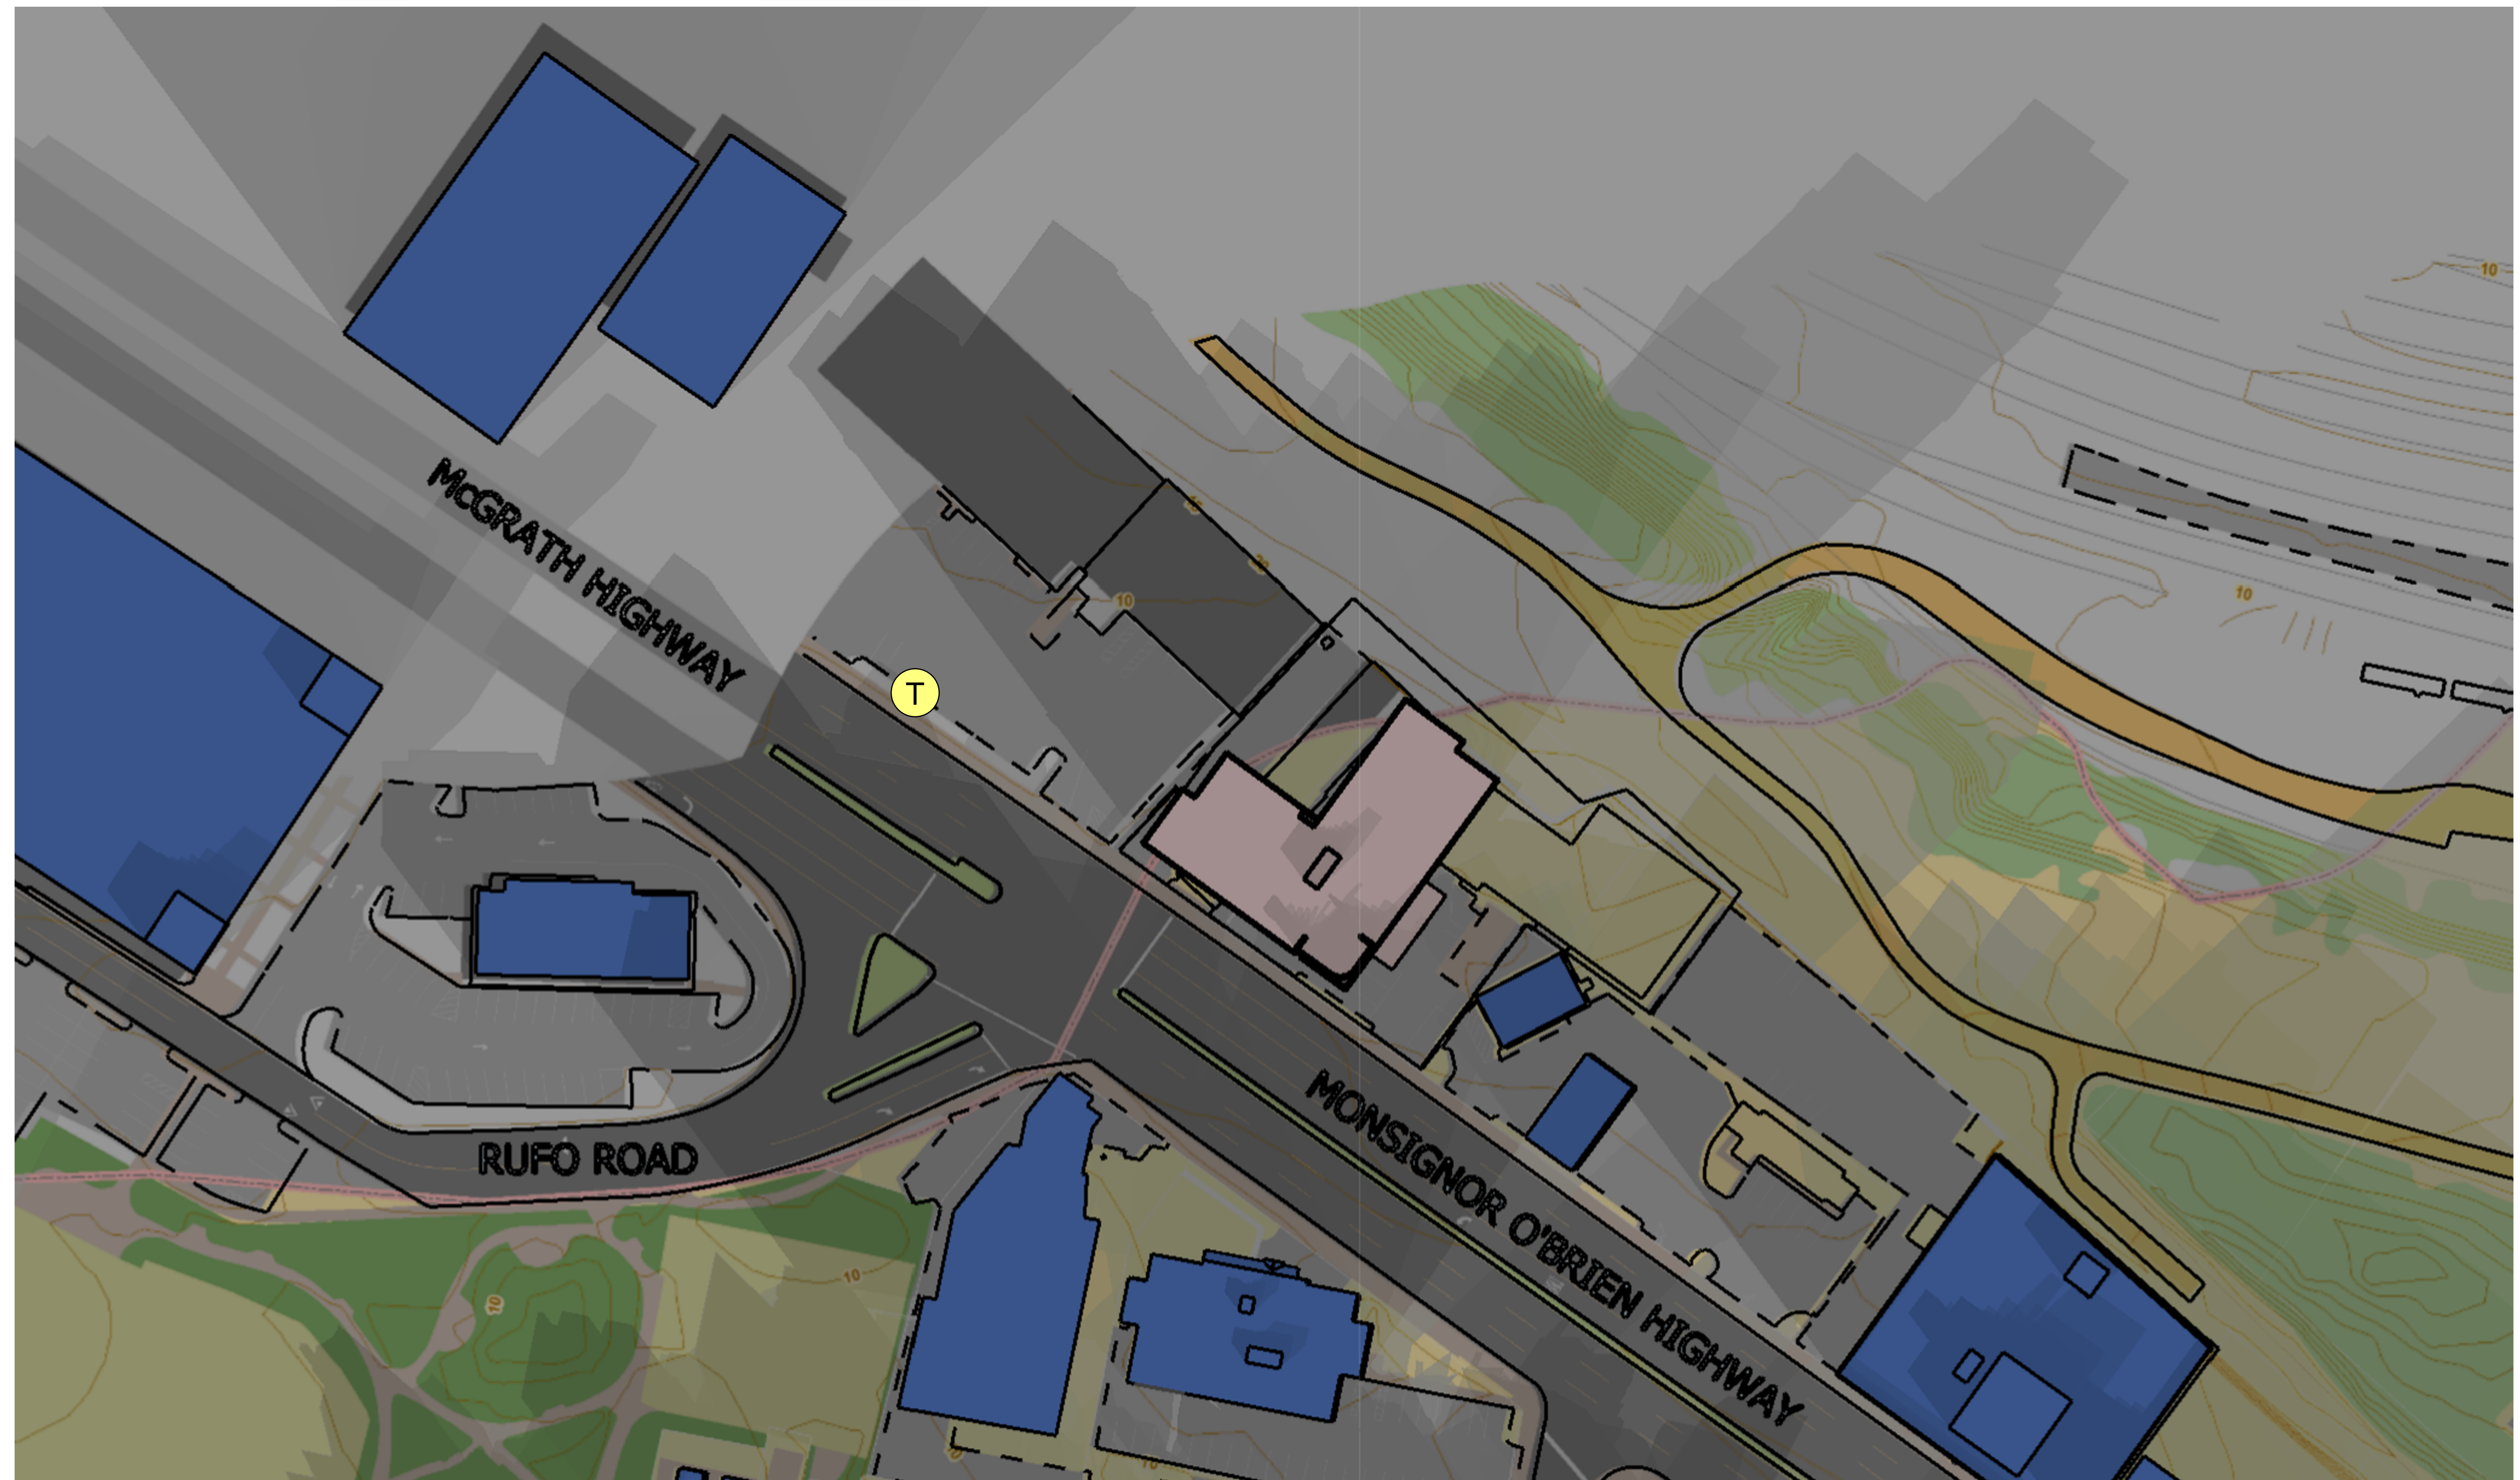

GOOGLE LOCATION OVERLAY ON SKETCH UP PRO FOR GEO LOCATION

KEY:

- EXISTING 
- HOTEL 
- MBTA BUS 

1 SEPTEMBER CUMULATIVE SHADOW OVERLAY

10 CABOT ROAD, SUITE 209
MEDFORD, MA 02155

GOOGLE LOCATION OVERLAY ON SKETCH UP PRO FOR GEO LOCATION

KEY:

- EXISTING** █
- HOTEL** █
- MBTA BUS** T

1 DECEMBER CUMULATIVE SHADOW OVERLAY

10 CABOT ROAD, SUITE 209
MEDFORD, MA 02155